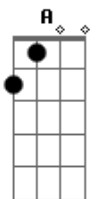

10cc - Im Not In Love

tom: **A** **A**
I'm not in love
Am
So don't forget it
Abm **Ab** **Dbm** **E**
It's just a silly phase I'm going through
A **Am**
And just because I call you up
Abm **Ab**
Don't get me wrong
Dbm **E**
Don't think you've gotten it made
A
I'm not in love
B
No, no
E
It's because
A
I'd like to see you
Am
But then again
Abm **Ab** **Dbm** **E**
It doesn't mean you mean that much to me
A
So if I call you
Am
Don't make a fuss
Abm **Ab** **Dbm** **E**
Don't tell your friends about the two of us
A
I'm not in love

B
No, no
E
It's because
(Be quiet... Big boys don't cry...)
A
I keep your picture
Am
Upon the wall
Abm **Ab** **Dbm** **E**
It hides a nasty stain that's lying there
A
So don't you ask me
Am
To give it back
Abm **Ab** **Dbm** **E**
I know you know it doesn't mean that much to me
A
I'm not in love
B
No, no
E
It's because
Am **D** **G**
Ooh, you'll wait a long time for me
Am **D** **E**
Ooh, you'll wait a long time (2x)
A (**A** **B**)
I'm not in love, I'm not in love

Acordes

© ukulele-chords.com