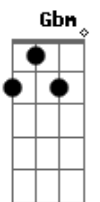

© ukulele-chords.com