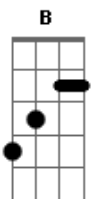

© ukulele-chords.com