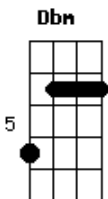

© ukulele-chords.com

© ukulele-chords.com