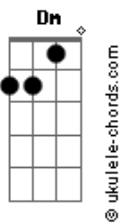

A Week Away - Place In This World

tom:

Eb (forma dos acordes no tom de **D**)

Capostrate na 1ª casa

Intro: **D**

D **G**
The Wind is moving
A **D** **Em**
But I am standing still
F **C**
A life of pages
Bb **Eb**
Waiting to be filled

D **G**
A heart that's hopeful
A **D** **Em**
A head that's full of dreams
F **C**
But this becoming
Bb **Eb**
Is harder than it seems
Bb **C**
Feels like I?m

D **A**
Looking for a reason
G **A** **G**
Roaming through the night to find
D **G**
My place in this world
C **A**
My place in this world
D **A**
Not a lot to lean on
G **A** **G**
I need Your light to help me find
D **G**
My place in this world
C **A**
My place in this world

D **G**
If there are millions
A **D** **Em**
Down on their knees
F **C**
Among the many
Bb **Eb**

Acordes

Can you still hear me?

D **G**
Hear me asking
A **D** **Em**
Where do I belong?
F **C**
Is there a vision
Bb **Eb**
That I can call my own?
Bb **C**
Show me I?m

D **A**
Looking for a reason
G **A** **G**
Roaming through the night to find
D **G**
My place in this world
C **A**
My place in this world
D **A**
Not a lot to lean on
G **A** **G**
I need Your light to help me find
D **G**
My place in this world
C **A**
My place in this world

[Solo] **Dm** **C** **F** **Ab** **Db**
Gb **Ab** **Eb** **Ab** **Bb**

Eb **Bb**
Looking for a reason
Ab **Bb** **Ab**
Roaming through the night to find
Eb **Ab**
My place in this world
Db **Fm** **Bb**
My place in this world
Eb **Bb**
Not a lot to lean on
Ab **Bb** **Ab**
I need Your light to help me find
Eb **Ab**
My place in this world
Db **Bb** **Eb** **Ab** **Eb** **Fm**
My place in this world