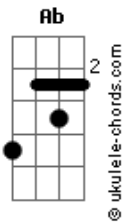

A Week Away - Place In This World

tom:

Eb (forma dos acordes no tom de **D**)

Capostrate na 1ª casa

Intro: **D**

D **G**
The Wind is moving
A **D** **Em**
But I am standing still
F **C**
A life of pages
Bb **Eb**
Waiting to be filled

D **G**
A heart that's hopeful
A **D** **Em**
A head that's full of dreams
F **C**
But this becoming
Bb **Eb**
Is harder than it seems
Bb **C**
Feels like I?m

D **A**
Looking for a reason
G **A** **G**
Roaming through the night to find
D **G**
My place in this world
C **A**
My place in this world
D **A**
Not a lot to lean on
G **A** **G**
I need Your light to help me find
D **G**
My place in this world
C **A**
My place in this world

D **G**
If there are millions
A **D** **Em**
Down on their knees
F **C**
Among the many
Bb **Eb**

Acordes

Can you still hear me?

D **G**
Hear me asking
A **D** **Em**
Where do I belong?
F **C**
Is there a vision
Bb **Eb**
That I can call my own?
Bb **C**
Show me I?m

D **A**
Looking for a reason
G **A** **G**
Roaming through the night to find
D **G**
My place in this world
C **A**
My place in this world
D **A**
Not a lot to lean on
G **A** **G**
I need Your light to help me find
D **G**
My place in this world
C **A**
My place in this world

[Solo] **Dm** **C** **F** **Ab** **Db**
Gb **Ab** **Eb** **Ab** **Bb**

Eb **Bb**
Looking for a reason
Ab **Bb** **Ab**
Roaming through the night to find
Eb **Ab**
My place in this world
Db **Fm** **Bb**
My place in this world
Eb **Bb**
Not a lot to lean on
Ab **Bb** **Ab**
I need Your light to help me find
Eb **Ab**
My place in this world
Db **Bb** **Eb** **Ab** **Eb** **Fm**
My place in this world