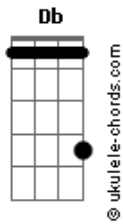

A Week Away - Place In This World

tom:

Eb (forma dos acordes no tom de **D**)

Capostrate na 1ª casa

Intro: **D**

D **G**
The Wind is moving
A **D** **Em**
But I am standing still
F **C**
A life of pages
Bb **Eb**
Waiting to be filled

D **G**
A heart that's hopeful
A **D** **Em**
A head that's full of dreams
F **C**
But this becoming
Bb **Eb**
Is harder than it seems
Bb **C**
Feels like I?m

D **A**
Looking for a reason
G **A** **G**
Roaming through the night to find
D **G**
My place in this world
C **A**
My place in this world
D **A**
Not a lot to lean on
G **A** **G**
I need Your light to help me find
D **G**
My place in this world
C **A**
My place in this world

D **G**
If there are millions
A **D** **Em**
Down on their knees
F **C**
Among the many
Bb **Eb**

Acordes

Can you still hear me?

D **G**
Hear me asking
A **D** **Em**
Where do I belong?
F **C**
Is there a vision
Bb **Eb**
That I can call my own?
Bb **C**
Show me I?m

D **A**
Looking for a reason
G **A** **G**
Roaming through the night to find
D **G**
My place in this world
C **A**
My place in this world
D **A**
Not a lot to lean on
G **A** **G**
I need Your light to help me find
D **G**
My place in this world
C **A**
My place in this world

[Solo] **Dm** **C** **F** **Ab** **Db**
Gb **Ab** **Eb** **Ab** **Bb**

Eb **Bb**
Looking for a reason
Ab **Bb** **Ab**
Roaming through the night to find
Eb **Ab**
My place in this world
Db **Fm** **Bb**
My place in this world
Eb **Bb**
Not a lot to lean on
Ab **Bb** **Ab**
I need Your light to help me find
Eb **Ab**
My place in this world
Db **Bb** **Eb** **Ab** **Eb** **Fm**
My place in this world