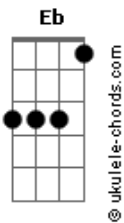

A Week Away - Place In This World

tom:

Eb (forma dos acordes no tom de **D**)

Capostrate na 1ª casa

Intro: **D**

D **G**
The Wind is moving
A **D** **Em**
But I am standing still
F **C**
A life of pages
Bb **Eb**
Waiting to be filled

D **G**
A heart that's hopeful
A **D** **Em**
A head that's full of dreams
F **C**
But this becoming
Bb **Eb**
Is harder than it seems
Bb **C**
Feels like I?m

D **A**
Looking for a reason
G **A** **G**
Roaming through the night to find
D **G**
My place in this world
C **A**
My place in this world
D **A**
Not a lot to lean on
G **A** **G**
I need Your light to help me find
D **G**
My place in this world
C **A**
My place in this world

D **G**
If there are millions
A **D** **Em**
Down on their knees
F **C**
Among the many
Bb **Eb**

Acordes

Can you still hear me?

D **G**
Hear me asking
A **D** **Em**
Where do I belong?
F **C**
Is there a vision
Bb **Eb**
That I can call my own?
Bb **C**
Show me I?m

D **A**
Looking for a reason
G **A** **G**
Roaming through the night to find
D **G**
My place in this world
C **A**
My place in this world
D **A**
Not a lot to lean on
G **A** **G**
I need Your light to help me find
D **G**
My place in this world
C **A**
My place in this world

[Solo] **Dm** **C** **F** **Ab** **Db**
Gb **Ab** **Eb** **Ab** **Bb**

Eb **Bb**
Looking for a reason
Ab **Bb** **Ab**
Roaming through the night to find
Eb **Ab**
My place in this world
Db **Fm** **Bb**
My place in this world
Eb **Bb**
Not a lot to lean on
Ab **Bb** **Ab**
I need Your light to help me find
Eb **Ab**
My place in this world
Db **Bb** **Eb** **Ab** **Eb** **Fm**
My place in this world