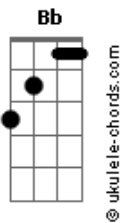

A Week Away - Place In This World

tom:

Eb (forma dos acordes no tom de **D**)

Capostrate na 1ª casa

Intro: **D**

D **G**
The Wind is moving
A **D** **Em**
But I am standing still
F **C**
A life of pages
Bb **Eb**
Waiting to be filled

D **G**
A heart that's hopeful
A **D** **Em**
A head that's full of dreams
F **C**
But this becoming
Bb **Eb**
Is harder than it seems
Bb **C**
Feels like I?m

D **A**
Looking for a reason
G **A** **G**
Roaming through the night to find
D **G**
My place in this world
C **A**
My place in this world
D **A**
Not a lot to lean on
G **A** **G**
I need Your light to help me find
D **G**
My place in this world
C **A**
My place in this world

D **G**
If there are millions
A **D** **Em**
Down on their knees
F **C**
Among the many
Bb **Eb**

Acordes

Can you still hear me?

D **G**
Hear me asking
A **D** **Em**
Where do I belong?
F **C**
Is there a vision
Bb **Eb**
That I can call my own?
Bb **C**
Show me I?m

D **A**
Looking for a reason
G **A** **G**
Roaming through the night to find
D **G**
My place in this world
C **A**
My place in this world
D **A**
Not a lot to lean on
G **A** **G**
I need Your light to help me find
D **G**
My place in this world
C **A**
My place in this world

[Solo] **Dm** **C** **F** **Ab** **Db**
Gb **Ab** **Eb** **Ab** **Bb**

Eb **Bb**
Looking for a reason
Ab **Bb** **Ab**
Roaming through the night to find
Eb **Ab**
My place in this world
Db **Fm** **Bb**
My place in this world
Eb **Bb**
Not a lot to lean on
Ab **Bb** **Ab**
I need Your light to help me find
Eb **Ab**
My place in this world
Db **Bb** **Eb** **Ab** **Eb** **Fm**
My place in this world