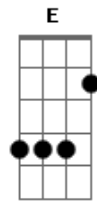

G
© ukulele-chords.com

E
© ukulele-chords.com