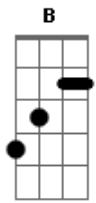

D
© ukulele-chords.com

B
© ukulele-chords.com