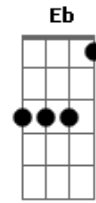

Ab
© ukulele-chords.com

Eb
© ukulele-chords.com