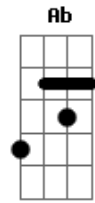

Bb
© ukulele-chords.com

Ab
© ukulele-chords.com