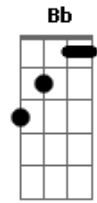

E
© ukulele-chords.com

Bb
© ukulele-chords.com