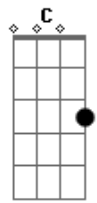

A
© ukulele-chords.com

C
© ukulele-chords.com