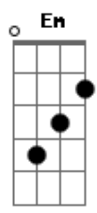

# AC/DC - Little Lover

Tom: G  
(Malcolm Young, Angus Young & Bon Scott)

Publicado sobre  
(Australia)  
High Voltage

b=bend r=release tr=trill ~Hand Vibrato

Chords used:

- E A D g b e      E A D g b e
- A =5 7 x x x x    C =3 5 x x x x
- A =5 9 x x x x    C =3 7 x x x x
- Bb =6 8 x x x x    D =5 7 x x x x
- B =7 9 x x x x    D =5 9 x x x x
- B =7 11 x x x x    D# =6 8 x x x x
- D#6 =6 10 x x x x

Tablatura de guitarra

Pattern 1 over Verse

Bridge (Oohh,Baby..)

Chorus (little lover...)

Guitar Solo

G G G G G G G G Ab A A A A A A

tr~~~~~ tr~~~~~ tr~~~~~ b

b r

Ab  
© ukulele-chords.com

Eb  
© ukulele-chords.com

Eb6  
© ukulele-chords.com

Em  
© ukulele-chords.com