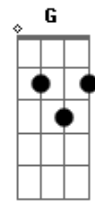

B
© ukulele-chords.com

G
© ukulele-chords.com