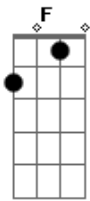

AC/DC - Two's Up

Tom: **F**
Intro: , & Chorus

MUTE

strings pick the G-string, use fingers for the **B** and **E**

rythem both guitars

SOLO

RHYTHM
F
x2 then **F** x1, **G** x1 x2 **G**

RIFF
P.M

tapping
T T T T T

PRE CHORUS

Pm.

Bit BEfore solo

END BIT

FADE IN (free time)

Acordes

© ukulele-chords.com