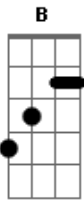

AC/DC - Two's Up

Tom: **F**
Intro: , & Chorus

MUTE

strings pick the G-string, use fingers for the **B** and **E**

rythem both guitars

SOLO

RHYTHM
F
x2 then **F** x1, **G** x1 x2 **G**

RIFF
P.M

tapping
T T T T T

PRE CHORUS

Pm.

Bit BEfore solo

END BIT

FADE IN (free time)

Acordes

© ukulele-chords.com