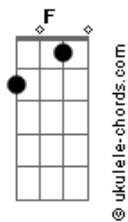

Ack Studios - Analogue Girl (Digital Buttons)

tom:

F

Intro: F C
Analogue girl, with digital buttons

F G
Analogue girl, in a plastic shell

F C
Analogue girl, with silicone graphics

-Just keep strumming the C until the next part-
So real you could have 'em
So real you can't doubt 'em

-SINGLE STRUM ON EACH CHORD-

Bb Am Bb F
Simulated, simulated

C
With havok

[Instrumental Break]

C G

[Pre-Chorus]

-Repeated down strumming for chords-

E G A
Come to purgatory with me

Acordes

E G A
Run from purgatory for me
E G A
Come to purgatory with me
E G A
Run from purgatory for me

-Build up to chorus, strum down repeatedly-
D

[Chorus]

-Back to normal strumming pattern-

F C
Digital girl, with analogue feelings
F G
Human girl, in a plastic shell