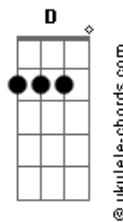

Ack Studios - Analogue Girl (Digital Buttons)

tom:

F

Intro: F C
Analogue girl, with digital buttons

F G
Analogue girl, in a plastic shell

F C
Analogue girl, with silicone graphics

-Just keep strumming the C until the next part-
So real you could have 'em
So real you can't doubt 'em

-SINGLE STRUM ON EACH CHORD-

Bb Am Bb F
Simulated, simulated

C
With havok

[Instrumental Break]

C G

[Pre-Chorus]

-Repeated down strumming for chords-

E G A
Come to purgatory with me

Acordes

E G A
Run from purgatory for me
E G A
Come to purgatory with me
E G A
Run from purgatory for me

-Build up to chorus, strum down repeatedly-
D

[Chorus]

-Back to normal strumming pattern-

F C
Digital girl, with analogue feelings
F G
Human girl, in a plastic shell