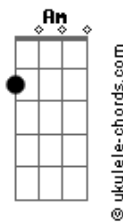

Ack Studios - Analogue Girl (Digital Buttons)

tom:

F

Intro: F C
Analogue girl, with digital buttons

F G
Analogue girl, in a plastic shell

F C
Analogue girl, with silicone graphics

-Just keep strumming the C until the next part-
So real you could have 'em
So real you can't doubt 'em

-SINGLE STRUM ON EACH CHORD-

Bb Am Bb F
Simulated, simulated

C
With havok

[Instrumental Break]

C G

[Pre-Chorus]

-Repeated down strumming for chords-

E G A
Come to purgatory with me

Acordes

E G A
Run from purgatory for me
E G A
Come to purgatory with me
E G A
Run from purgatory for me

-Build up to chorus, strum down repeatedly-
D

[Chorus]

-Back to normal strumming pattern-

F C
Digital girl, with analogue feelings
F G
Human girl, in a plastic shell