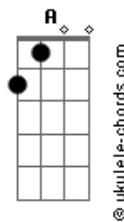

Ack Studios - Analogue Girl (Digital Buttons)

tom:

F

Intro: F C
Analogue girl, with digital buttons

F G
Analogue girl, in a plastic shell

F C
Analogue girl, with silicone graphics

-Just keep strumming the C until the next part-
So real you could have 'em
So real you can't doubt 'em

-SINGLE STRUM ON EACH CHORD-

Bb Am Bb F
Simulated, simulated

C
With havok

[Instrumental Break]

C G

[Pre-Chorus]

-Repeated down strumming for chords-

E G A
Come to purgatory with me

Acordes

E G A
Run from purgatory for me
E G A
Come to purgatory with me
E G A
Run from purgatory for me

-Build up to chorus, strum down repeatedly-
D

[Chorus]

-Back to normal strumming pattern-

F C
Digital girl, with analogue feelings
F G
Human girl, in a plastic shell