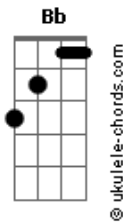

Ack Studios - Analogue Girl (Digital Buttons)

tom:

F

Intro: F C
Analogue girl, with digital buttons

F G
Analogue girl, in a plastic shell

F C
Analogue girl, with silicone graphics

-Just keep strumming the C until the next part-
So real you could have 'em
So real you can't doubt 'em

-SINGLE STRUM ON EACH CHORD-

Bb Am Bb F
Simulated, simulated

C
With havok

[Instrumental Break]

C G

[Pre-Chorus]

-Repeated down strumming for chords-

E G A
Come to purgatory with me

Acordes

E G A
Run from purgatory for me
E G A
Come to purgatory with me
E G A
Run from purgatory for me

-Build up to chorus, strum down repeatedly-
D

[Chorus]

-Back to normal strumming pattern-

F C
Digital girl, with analogue feelings
F G
Human girl, in a plastic shell