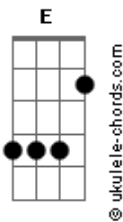

Ack Studios - Analogue Girl (Digital Buttons)

tom:

F

Intro: F C
Analogue girl, with digital buttons

F G
Analogue girl, in a plastic shell

F C
Analogue girl, with silicone graphics

-Just keep strumming the C until the next part-
So real you could have 'em
So real you can't doubt 'em

-SINGLE STRUM ON EACH CHORD-

Bb Am Bb F
Simulated, simulated

C
With havok

[Instrumental Break]

C G

[Pre-Chorus]

-Repeated down strumming for chords-

E G A
Come to purgatory with me

Acordes

E G A
Run from purgatory for me
E G A
Come to purgatory with me
E G A
Run from purgatory for me

-Build up to chorus, strum down repeatedly-
D

[Chorus]

-Back to normal strumming pattern-

F C
Digital girl, with analogue feelings
F G
Human girl, in a plastic shell