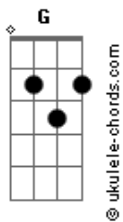

Ack Studios - Analogue Girl (Digital Buttons)

tom:

F

Intro: F C
Analogue girl, with digital buttons

F G
Analogue girl, in a plastic shell

F C
Analogue girl, with silicone graphics

-Just keep strumming the C until the next part-
So real you could have 'em
So real you can't doubt 'em

-SINGLE STRUM ON EACH CHORD-

Bb Am Bb F
Simulated, simulated

C
With havok

[Instrumental Break]

C G

[Pre-Chorus]

-Repeated down strumming for chords-

E G A
Come to purgatory with me

Acordes

E G A
Run from purgatory for me
E G A
Come to purgatory with me
E G A
Run from purgatory for me

-Build up to chorus, strum down repeatedly-
D

[Chorus]

-Back to normal strumming pattern-

F C
Digital girl, with analogue feelings
F G
Human girl, in a plastic shell