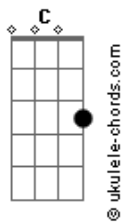

Ack Studios - Analogue Girl (Digital Buttons)

tom:

F

Intro: F C
Analogue girl, with digital buttons

F G
Analogue girl, in a plastic shell

F C
Analogue girl, with silicone graphics

-Just keep strumming the C until the next part-
So real you could have 'em
So real you can't doubt 'em

-SINGLE STRUM ON EACH CHORD-

Bb Am Bb F
Simulated, simulated

C
With havok

[Instrumental Break]

C G

[Pre-Chorus]

-Repeated down strumming for chords-

E G A
Come to purgatory with me

Acordes

E G A
Run from purgatory for me
E G A
Come to purgatory with me
E G A
Run from purgatory for me

-Build up to chorus, strum down repeatedly-
D

[Chorus]

-Back to normal strumming pattern-

F C
Digital girl, with analogue feelings
F G
Human girl, in a plastic shell