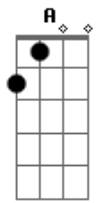

Adam Doleac - Biggest Fan

tom:
A
When you move in close, I still get nervous
A D
Even though I know your every move
Gbm Dbm D
Oh, the look in your eyes, hypnotized
Eb E
Every night ends too soon
D A
A kiss is never enough
D A
When you do it that way
Bm Gbm
The high I get from your touch
E
Lasts for days
D A E A
I'd stay all night watching you in the bright lights
D Gbm E
Put my hands up for a little bit of your love
D A F Gbm E
Till our last dance, nobody's gonna love you like I can, no
D E A
Don't you know, baby, I'm your biggest fan
A A D
To make sure you know somebody loves you
A A D
Rain or shine, I'd stand out in a line
Gbm Dbm
Oh, the things I would do

D Eb E
Just to be next to you all the time, yeah
Bm A
A kiss is never enough
D A
When you do it that way
Bm Gbm
The high I get from your touch
E
Lasts for days
D A E A
I'd stay all night watching you in the bright lights
D Gbm E
Put my hands up for a little bit of your love
D A F Gbm E
Till our last dance, nobody's gonna love you like I can, no
D E A A
Don't you know, baby, I'm your biggest fan
D A E A
Wherever you go, I'm gonna be in the front row
D Gbm E
With my hands up for a little more of your love
D A F Gbm E
Till our last dance, nobody's gonna love you like I can
D E A A
Don't you know, baby, I'm your biggest fan
Bm
Ooh, yeah
E A
I'm your biggest fan
Ooh, I'm gonna be your man

Acordes

© ukulele-chords.com