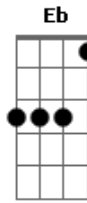

Adam Doleac - Biggest Fan

tom:
A
When you move in close, I still get nervous
A D
Even though I know your every move
Gbm Dbm D
Oh, the look in your eyes, hypnotized
Eb E
Every night ends too soon
D A
A kiss is never enough
D A
When you do it that way
Bm Gbm
The high I get from your touch
E
Lasts for days
D A E A
I'd stay all night watching you in the bright lights
D Gbm E
Put my hands up for a little bit of your love
D A F Gbm E
Till our last dance, nobody's gonna love you like I can, no
D E A
Don't you know, baby, I'm your biggest fan
A A D
To make sure you know somebody loves you
A A D
Rain or shine, I'd stand out in a line
Gbm Dbm
Oh, the things I would do

D Eb E
Just to be next to you all the time, yeah
Bm A
A kiss is never enough
D A
When you do it that way
Bm Gbm
The high I get from your touch
E
Lasts for days
D A E A
I'd stay all night watching you in the bright lights
D Gbm E
Put my hands up for a little bit of your love
D A F Gbm E
Till our last dance, nobody's gonna love you like I can, no
D E A A
Don't you know, baby, I'm your biggest fan
D A E A
Wherever you go, I'm gonna be in the front row
D Gbm E
With my hands up for a little more of your love
D A F Gbm E
Till our last dance, nobody's gonna love you like I can
D E A A
Don't you know, baby, I'm your biggest fan
Bm
Ooh, yeah
E A
I'm your biggest fan
Ooh, I'm gonna be your man

Acordes

© ukulele-chords.com

© ukulele-chords.com

© ukulele-chords.com

© ukulele-chords.com

© ukulele-chords.com

© ukulele-chords.com

© ukulele-chords.com

© ukulele-chords.com