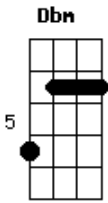

© ukulele-chords.com

© ukulele-chords.com