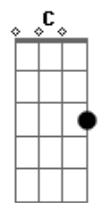

© ukulele-chords.com