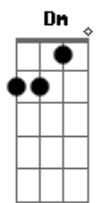

© ukulele-chords.com