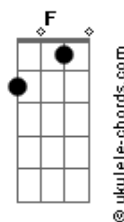

[Refrão]
 I'm gonna run towards you
 To save the day gonna show you my super powers
 You're gonna watch in awe
 As I fly and take you up into the night sky
 Come along just follow me I'll show you something magical
 So tag along don't lag behind
 You're gonna wanna be right by my side

To see my super powers

(Gm Cm D)
 (Gm Cm D)

[Segunda Parte]

So there I go, exploding on your eerie road
 All I'm saying is give me a try
 This fire inside burns bright as you reject it's light
 But I know that you are gonna wanna be next to me baby (Baby, Baby)

[Refrão]

I'm gonna run towards you
 Eb Bb D

Acordes

To save the day gonna show you my super powers
 You're gonna watch in awe
 As I fly and take you up into the night sky
 Come along just follow me I'll show you something magical
 So tag along don't lag behind
 You're gonna wanna be right by my side
 To see my super powers