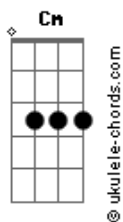

Adam Ladell - Super Powers

Intro: Gm Cm D
 Tables have turned, stakes are getting higher
 But I am determined, I am on fire
 Jumping from building to building I'm gonna find you
 Mile after mile, I'm getting closer
 Ain't got no lightning speed or X-Ray vision
 Don't got a spell to get you out of prison
 But I know that you are gonna wanna be next to me baby (Baby, Baby)

[Refrão]
 I'm gonna run towards you
 To save the day gonna show you my super powers
 You're gonna watch in awe
 As I fly and take you up into the night sky
 Come along just follow me I'll show you something magical
 So tag along don't lag behind
 You're gonna wanna be right by my side

To see my super powers

(Gm Cm D)
 (Gm Cm D)

[Segunda Parte]

So there I go, exploding on your eerie road
 All I'm saying is give me a try
 This fire inside burns bright as you reject it's light
 But I know that you are gonna wanna be next to me baby (Baby, Baby)

[Refrão]

I'm gonna run towards you
 Eb Bb D

Acordes

To save the day gonna show you my super powers
 You're gonna watch in awe
 As I fly and take you up into the night sky
 Come along just follow me I'll show you something magical
 So tag along don't lag behind
 You're gonna wanna be right by my side
 To see my super powers