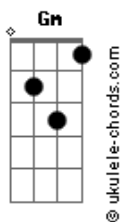

Adam Ladell - Super Powers

Intro: Gm Cm D
 Tables have turned, stakes are getting higher
 But I am determined, I am on fire
 Jumping from building to building I'm gonna find you
 Mile after mile, I'm getting closer
 Ain't got no lightning speed or X-Ray vision
 Don't got a spell to get you out of prison
 But I know that you are gonna wanna be next to me baby (Baby, Baby)

[Refrão]
 I'm gonna run towards you
 To save the day gonna show you my super powers
 You're gonna watch in awe
 As I fly and take you up into the night sky
 Come along just follow me I'll show you something magical
 So tag along don't lag behind
 You're gonna wanna be right by my side

To see my super powers

(Gm Cm D)
 (Gm Cm D)

[Segunda Parte]

So there I go, exploding on your eerie road
 All I'm saying is give me a try
 This fire inside burns bright as you reject it's light
 But I know that you are gonna wanna be next to me baby (Baby, Baby)

[Refrão]

I'm gonna run towards you
 Eb Bb D

Acordes

To save the day gonna show you my super powers
 You're gonna watch in awe
 As I fly and take you up into the night sky
 Come along just follow me I'll show you something magical
 So tag along don't lag behind
 You're gonna wanna be right by my side
 To see my super powers