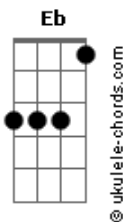

Adam Ladell - Super Powers

Intro: Gm Cm D
 Tables have turned, stakes are getting higher
 But I am determined, I am on fire
 Jumping from building to building I'm gonna find you
 Mile after mile, I'm getting closer
 Ain't got no lightning speed or X-Ray vision
 Don't got a spell to get you out of prison
 But I know that you are gonna wanna be next to me baby (Baby, Baby)

[Refrão]
 I'm gonna run towards you
 To save the day gonna show you my super powers
 You're gonna watch in awe
 As I fly and take you up into the night sky
 Come along just follow me I'll show you something magical
 So tag along don't lag behind
 You're gonna wanna be right by my side

To see my super powers

(Gm Cm D)
 (Gm Cm D)

[Segunda Parte]

So there I go, exploding on your eerie road
 All I'm saying is give me a try
 This fire inside burns bright as you reject it's light
 But I know that you are gonna wanna be next to me baby (Baby, Baby)

[Refrão]

I'm gonna run towards you
 Eb Bb D

Acordes

To save the day gonna show you my super powers
 You're gonna watch in awe
 As I fly and take you up into the night sky
 Come along just follow me I'll show you something magical
 So tag along don't lag behind
 You're gonna wanna be right by my side
 To see my super powers