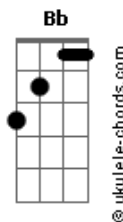

Adam Ladell - Super Powers

Intro: Gm Cm D
 Tables have turned, stakes are getting higher
 But I am determined, I am on fire
 Jumping from building to building I'm gonna find you
 Mile after mile, I'm getting closer
 Ain't got no lightning speed or X-Ray vision
 Don't got a spell to get you out of prison
 But I know that you are gonna wanna be next to me baby (Baby, Baby)

[Refrão]
 I'm gonna run towards you
 To save the day gonna show you my super powers
 You're gonna watch in awe
 As I fly and take you up into the night sky
 Come along just follow me I'll show you something magical
 So tag along don't lag behind
 You're gonna wanna be right by my side

To see my super powers

(Gm Cm D)
 (Gm Cm D)

[Segunda Parte]

So there I go, exploding on your eerie road
 All I'm saying is give me a try
 This fire inside burns bright as you reject it's light
 But I know that you are gonna wanna be next to me baby (Baby, Baby)

[Refrão]

I'm gonna run towards you
 Eb Bb D

Acordes

To save the day gonna show you my super powers
 You're gonna watch in awe
 As I fly and take you up into the night sky
 Come along just follow me I'll show you something magical
 So tag along don't lag behind
 You're gonna wanna be right by my side
 To see my super powers