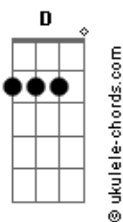

[Refrão]
 I'm gonna run towards you
 To save the day gonna show you my super powers
 You're gonna watch in awe
 As I fly and take you up into the night sky
 Come along just follow me I'll show you something magical
 So tag along don't lag behind
 You're gonna wanna be right by my side

To see my super powers

(Gm Cm D)
 (Gm Cm D)

[Segunda Parte]

So there I go, exploding on your eerie road
 All I'm saying is give me a try
 This fire inside burns bright as you reject it's light
 But I know that you are gonna wanna be next to me baby (Baby, Baby)

[Refrão]

I'm gonna run towards you
 Eb Bb D

Acordes

To save the day gonna show you my super powers
 You're gonna watch in awe
 As I fly and take you up into the night sky
 Come along just follow me I'll show you something magical
 So tag along don't lag behind
 You're gonna wanna be right by my side
 To see my super powers