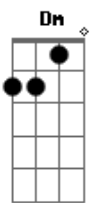

© ukulele-chords.com