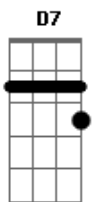

© ukulele-chords.com