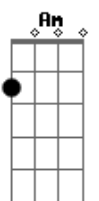

© ukulele-chords.com