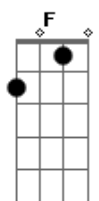

I've been here before,
Every feeling, every word,
I've imagined it all,
You'll never know if you never try,
To forget your past and simply be mine,
I dare you to let me be your, your one and only,
Promise I'm worthy,
To hold in your arms,
So come on and give me the chance,
To prove I am the one who can
walk that mile,
Until the end starts,
(Eb Gm F Bb)x3 (Eb Gm F Gm C)
I know it ain't easy giving up your heart,
I know it ain't easy giving up your heart,
Nobody's perfect,
(I know it ain't easy giving up your heart),
Trust me I've learned it,
Nobody's perfect,
(I know it ain't easy giving up your heart),
Trust me I've learned it,
Nobody's perfect,
(I know it ain't easy giving up your heart),
Trust me I've learned it,
Nobody's perfect,
(I know it ain't easy giving up your heart),
Trust me I've learned it,
So I dare you to let me be your, your one and only,
Promise I'm worthy,
To hold in your arms,
So come on and give me the chance,
To prove I am the one who can
walk that mile,
Until the end starts,
So come on and give me the chance,
To prove I am the one who can
walk that mile,
Until the end starts,

Acordes

© ukulele-chords.com