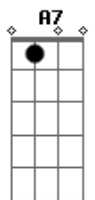

ukulele-chords.com