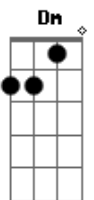

ukulele-chords.com