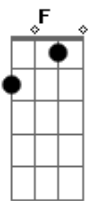

[Segunda Parte]

F A7 A Bb D D7
I've never seen the sky this colour before
Gm C Gm Am
It's like I'm noticin' everythin'

Acordes

ukulele-chords.com

ukulele-chords.com

ukulele-chords.com

ukulele-chords.com

ukulele-chords.com