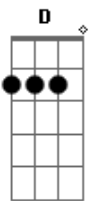

Adele - Strangers By Nature

tom:

Intro: F
[Primera parte]

F Am Am
I'll be taking flowers
Bb D D7
To the cemetery of my heart
Gm C7
For all of my lovers
Bb Am D D7
In the present and in the dark
Gm Bbm
Every anniversary
Am D D7
I'll pay respects and say I'm sorry
Gm C
For they never stood
Amb5 D D7
A chance, as if they could
Gm Gm C F
When no one knows what it's like to be us

[Segunda Parte]

F A7 A Bb D D7
I've never seen the sky this colour before
Gm C Gm Am
It's like I'm noticin' everythin'

Acordes

ukulele-chords.com

ukulele-chords.com

ukulele-chords.com

ukulele-chords.com

ukulele-chords.com