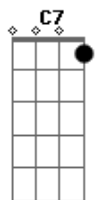

ukulele-chords.com