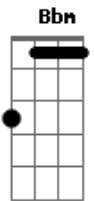

Adele - Strangers By Nature

tom:

Intro: F
[Primera parte]

F Am Am
I'll be taking flowers
Bb D D7
To the cemetery of my heart
Gm C7
For all of my lovers
Bb Am D D7
In the present and in the dark
Gm Bbm
Every anniversary
Am D D7
I'll pay respects and say I'm sorry
Gm C
For they never stood
Amb5 D D7
A chance, as if they could
Gm Gm C F
When no one knows what it's like to be us

[Segunda Parte]

F A7 A Bb D D7
I've never seen the sky this colour before
Gm C Gm Am
It's like I'm noticin' everythin'

Acordes

ukulele-chords.com

ukulele-chords.com

ukulele-chords.com

ukulele-chords.com

ukulele-chords.com