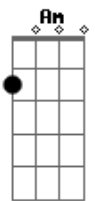

Adele - Strangers By Nature

tom:

Intro: F
[Primera parte]

F Am Am
I'll be taking flowers
Bb D D7
To the cemetery of my heart
Gm C7
For all of my lovers
Bb Am D D7
In the present and in the dark
Gm Bbm
Every anniversary
Am D D7
I'll pay respects and say I'm sorry
Gm C
For they never stood
Amb5 D D7
A chance, as if they could
Gm Gm C F
When no one knows what it's like to be us

[Segunda Parte]

F A7 A Bb D D7
I've never seen the sky this colour before
Gm C Gm Am
It's like I'm noticin' everythin'

Acordes

ukulele-chords.com

ukulele-chords.com

ukulele-chords.com

ukulele-chords.com

ukulele-chords.com