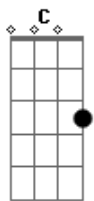

Adele - Strangers By Nature

tom:

Intro: F
[Primera parte]

F Am Am
I'll be taking flowers
Bb D D7
To the cemetery of my heart
Gm C7
For all of my lovers
Bb Am D D7
In the present and in the dark
Gm Bbm
Every anniversary
Am D D7
I'll pay respects and say I'm sorry
Gm C
For they never stood
Amb5 D D7
A chance, as if they could
Gm Gm C F
When no one knows what it's like to be us

[Segunda Parte]

F A7 A Bb D D7
I've never seen the sky this colour before
Gm C Gm Am
It's like I'm noticin' everythin'

Acordes

ukulele-chords.com

ukulele-chords.com

ukulele-chords.com

ukulele-chords.com

ukulele-chords.com