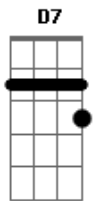

ukulele-chords.com