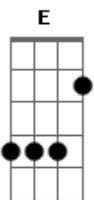

ukulele-chords.com

F Dm
A little bit more
Gm Bbm
Now that all the dust has settled
Am D D7
I rebut all my rebuttals
Gm Gm C F
No one knows what it's like to b? us
E F Bbm F Am Gm Bbm
Strangers by nature
E F Bbm F Am Bbm
Strangers by natur?

F
Will I ever get there?
D7
Oh, I hope that someday I'll learn
Gm Bb C7 F
To nurture what I've done

[Final] Am Am Bb D D7
Gm C7 Bb Am D D7
Gm Bbm Am D D7
Gm C Amb5 D D7
Gm Gm C

F
Alright then, I'm ready