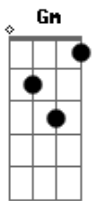

ukulele-chords.com