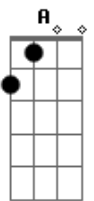

[Segunda Parte]

F A7 A Bb D D7
I've never seen the sky this colour before
Gm C Gm Am
It's like I'm noticin' everythin'

Acordes

ukulele-chords.com

ukulele-chords.com

ukulele-chords.com

ukulele-chords.com

ukulele-chords.com