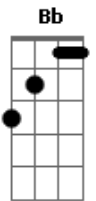

ukulele-chords.com