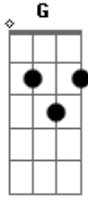

© ukulele-chords.com