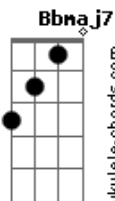

Air Formation - Into View

tom:

Bb

Intro: [D#2 **Bb** F Cm] 5x
[Eb4 **Bb** D#2 F]

Bb

You take me so far

D#2

God i hope you're on my side

Bb

That last breath you took

D#2

It took a long time until you smiled

Bb

You're taking me down

D#2

Dont ever look back

Bb

You know even if we go right now

D#2

We'll never come back

Acordes

© ukulele-chords.com

© ukulele-chords.com

© ukulele-chords.com