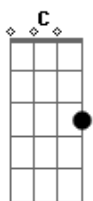

Air Formation - Into View

tom:

Bb

Intro: [D#2 **Bb** F Cm] 5x
[Eb4 **Bb** D#2 F]

Bb

You take me so far

D#2

God i hope you're on my side

Bb

That last breath you took

D#2

It took a long time until you smiled

Bb

You're taking me down

D#2

Dont ever look back

Bb

You know even if we go right now

D#2

We'll never come back

Acordes

© ukulele-chords.com