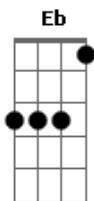

© ukulele-chords.com

[Gm Bb7M D#2 Bb Gm C F Eb]
[Gm Bb7M D#2 Bb Gm C D#2 F]

Bb

Everything you are

D#2

Is everything i need to know

Bb

The color and the sounds you've stopped

D#2

They do not change the way i thought

Bb

You're coming into view

D#2

I'll never look back

Bb

All these things, you've gone for now

D#2

I hope you come back

[D#2 **Bb** F Cm] 3x
[Eb4 **Bb** D#2 F]