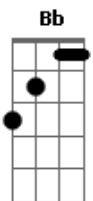

Air Formation - Into View

tom:

Bb

Intro: [D#2 **Bb** F Cm] 5x
[Eb4 **Bb** D#2 F]

Bb

You take me so far

D#2

God i hope you're on my side

Bb

That last breath you took

D#2

It took a long time until you smiled

Bb

You're taking me down

D#2

Dont ever look back

Bb

You know even if we go right now

D#2

We'll never come back

Acordes

© ukulele-chords.com

© ukulele-chords.com

© ukulele-chords.com