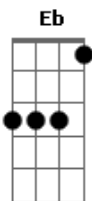

Air Formation - Into View

tom:

Bb

Intro: [D#2 Bb F Cm] 5x
[Eb4 Bb D#2 F]

Bb

You take me so far

D#2

God i hope you're on my side

Bb

That last breath you took

D#2

It took a long time until you smiled

Bb

You're taking me down

D#2

Dont ever look back

Bb

You know even if we go right now

D#2

We'll never come back

Acordes

© ukulele-chords.com

© ukulele-chords.com

© ukulele-chords.com

© ukulele-chords.com

© ukulele-chords.com

[Gm Bb D#2 Bb Gm C F Eb]
[Gm Bb D#2 Bb Gm C D#2 F]

Bb

Everything you are

D#2

Is everything i need to know

Bb