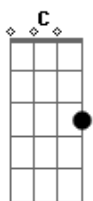

Air Formation - Into View

tom:

Bb

Intro: [D#2 Bb F Cm] 5x
[Eb4 Bb D#2 F]

Bb

You take me so far

D#2

God i hope you're on my side

Bb

That last breath you took

D#2

It took a long time until you smiled

Bb

You're taking me down

D#2

Dont ever look back

Bb

You know even if we go right now

D#2

We'll never come back

Acordes

© ukulele-chords.com