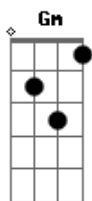

Air Formation - Into View

tom:

Bb

Intro: [D#2 Bb F Cm] 5x
[Eb4 Bb D#2 F]

Bb

You take me so far

D#2

God i hope you're on my side

Bb

That last breath you took

D#2

It took a long time until you smiled

Bb

You're taking me down

D#2

Dont ever look back

Bb

You know even if we go right now

D#2

We'll never come back

Acordes

© ukulele-chords.com

© ukulele-chords.com

© ukulele-chords.com