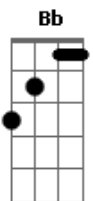

Air Formation - Into View

tom:

Bb

Intro: [D#2 Bb F Cm] 5x
[Eb4 Bb D#2 F]

Bb

You take me so far

D#2

God i hope you're on my side

Bb

That last breath you took

D#2

It took a long time until you smiled

Bb

You're taking me down

D#2

Dont ever look back

Bb

You know even if we go right now

D#2

We'll never come back

Acordes

© ukulele-chords.com

© ukulele-chords.com

© ukulele-chords.com