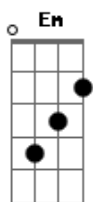

ukulele-chords.com

ukulele-chords.com