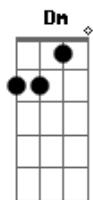

Al Bowlly - Close Your Eyes

Tom: C

Intro: E7-

Under a midnight sky A Dm
E7- F Am
Watching a single star
A7 G G C
Thrilled by the beauty up above
E E7- E7
Alone, just you and I
E7- F Am
With just a soft guitar
F E7- E7 Am
Thrilled by the beauty of our love
Am Dm
Close your eyes
Am Dm D Em F F7 F E7
Rest your head on my shoulder and sleep
E7- E7 Am Fdim Am
Close your eyes, and I will close mine
Am Dm

Close your eyes
Am Dm D Em F F7 F E7
Let's pretend that we're both counting sheep
E7- E7 Am Fdim Am A7
Close your eyes this is divine
A Em A7
Music plays
Em A7 Em A7 Edim A7
Something dreamy for dancing, while we're romancing
Cdim Am
It's loves holiday
Dm F E7-
And love will be our guide
Am Dm
Close your eyes
Am Dm D Dm F F7 F E7
When you open them, Dear, I'll be near
E7- E7 Am
By your side
E7- Fdim Am
So won't you close your eyes
Fdim E7/13- A
Close your eyes

Acordes