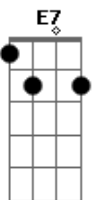

ukulele-chords.com