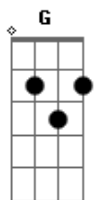

ukulele-chords.com