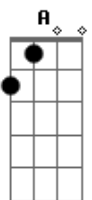

ukulele-chords.com