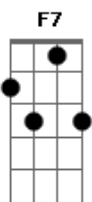

ukulele-chords.com