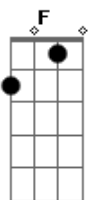

ukulele-chords.com