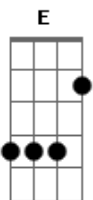

ukulele-chords.com