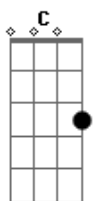

Tom: C

Intro Lead Guitar

(Lyrics)

C F
Bless my heart, Bless my soul
C F
Didn't think I'd make it to 22 years old
C F
There must be someone up above
C F
sayin' Come on Brittany, You got to come on up

[Chorus] [guitar lead tab at the bottom]

C F C
You've got to hold..... on
F C F
Yeah you've got to hold on

[C - F]

C F
So bless my heart and bless yours too
C
I don't know where I'm gonna go,
F
Don't know what I'm gonna do
C F
Well, must be somebody up above
C F
sayin' Come on Brittany, You've got to come on up

[Chorus]

C F C
You've got to hold..... on
F C F
Yeah you've got to hold on

Bridge
[heavier guitar strums with a cool pause corresponding to the 'wait' lyric]

C F
Yeah you've got to.. wait
C F
you've got to wait
C F
But I don't wanna wait

C F
Don't wanna.. wait

C F
So bless my heart, bless my mind
C F
I got so much to do, I aint got much time
C F
Well, must be somebody up above
C F
sayin' Come on girl, You've got to get back up

[Chorus]

C F C
You've got to hold..... on
F C F
Yeah you've got to hold on

Bridge
[heavier guitar strums with a cool pause corresponding to the 'wait' lyric]

C F
Yeah you've got to.. wait
C F
you've got to wait
C F
But I don't wanna wait
C F
Don't wanna wait

C F
You've got to hold??.. on [repeat]

Basic LEAD PART For the CHORUS

each time he plays it slightly different, but this will get you in the ballpark.
don't slide the 10/12. do hammer on's to get the right jimi hendrix guitar style he's doin

First part REPEAT 2xs

Fill 1 & 3

Fill 2

Fill 4
bend(hold.....)

Acordes

© ukulele-chords.com