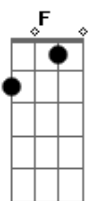

Alabama Shakes - Hold On

Tom: C

Intro Lead Guitar

(Lyrics)

C F
Bless my heart, Bless my soul
C F
Didn't think I'd make it to 22 years old
C F
There must be someone up above
C F
sayin' Come on Brittany, You got to come on up

[Chorus] [guitar lead tab at the bottom]

C F C
You've got to hold..... on
F C F
Yeah you've got to hold on

[C - F]

C F
So bless my heart and bless yours too
C
I don't know where I'm gonna go,
F
Don't know what I'm gonna do
C F
Well, must be somebody up above
C F
sayin' Come on Brittany, You've got to come on up

Basic LEAD PART For the CHORUS

each time he plays it slightly different, but this will get you in the ballpark.
don't slide the 10/12. do hammer on's to get the right jimi hendrix guitar style he's doin

First part REPEAT 2xs

Fill 1 & 3

Fill 2

Fill 4
bend(hold.....)

Acordes

© ukulele-chords.com

© ukulele-chords.com

© ukulele-chords.com