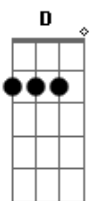

Alabama Shakes - Hold On

Tom: C

Intro Lead Guitar

(Lyrics)

C F
Bless my heart, Bless my soul
C F
Didn't think I'd make it to 22 years old
C F
There must be someone up above
C F
sayin' Come on Brittany, You got to come on up

[Chorus] [guitar lead tab at the bottom]

C F C
You've got to hold..... on
F C F
Yeah you've got to hold on

[C - F]

C F
So bless my heart and bless yours too
C
I don't know where I'm gonna go,
F
Don't know what I'm gonna do
C F
Well, must be somebody up above
C F
sayin' Come on Brittany, You've got to come on up

Basic LEAD PART For the CHORUS

each time he plays it slightly different, but this will get you in the ballpark.
don't slide the 10/12. do hammer on's to get the right jimi hendrix guitar style he's doin

First part REPEAT 2xs

Fill 1 & 3

Fill 2

Fill 4
bend(hold.....)

Acordes

© ukulele-chords.com

© ukulele-chords.com

© ukulele-chords.com