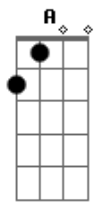

D You go your way, c'est la vie sweet baby G

A Here's hoping that you don't hate me

D Who knows you might just maybe miss me out there A

D It ain't about who's right or wrong G

A Love dies and life goes on

D Had a good thing but now it's long gone baby A

G You go your way and i'll go crazy

D I poured some bourbon in a coffee cup G

A It's been too long since i drank too much

Acordes

© ukulele-chords.com

© ukulele-chords.com