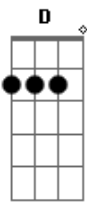

D You go your way, c'est la vie sweet baby G

A Here's hoping that you don't hate me

D Who knows you might just maybe miss me out there A

D It ain't about who's right or wrong G

A Love dies and life goes on

D Had a good thing but now it's long gone baby A

G You go your way and i'll go crazy

D I poured some bourbon in a coffee cup G

A It's been too long since i drank too much

Acordes

© ukulele-chords.com

© ukulele-chords.com