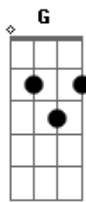

D You go your way, c'est la vie sweet baby G

A Here's hoping that you don't hate me

D Who knows you might just maybe miss me out there A

D It ain't about who's right or wrong G

A Love dies and life goes on

D Had a good thing but now it's long gone baby A

G You go your way and i'll go crazy

D I poured some bourbon in a coffee cup G

A It's been too long since i drank too much

Acordes

© ukulele-chords.com

© ukulele-chords.com