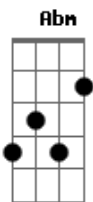

© ukulele-chords.com