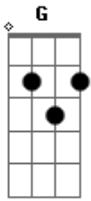

Alice In Chains - Don't Follow

tom:

G

Intro: D D G A7

D G A7 D G A7

Hey, i ain't never coming home

D G A7 D G A7

Hey, i'll just wander my own road

D G A7 D G

Hey, i can't meet you here Tomorrow

A7 G A7

Say goodbye don't follow

D D G A7

Misery so hollow

(D G A7)

D G A7 D G A7

Hey, you, you're living life full throtte

D G A7 D G A7

Hey, you, pass me down that bottle

D G A7 D G

Hey, you, you can't shake me 'round now

A7 G A7

Get so lost and don't know how

A7 D

Yeah, it hurts to care, and I'm going down

(A7 D2 A7 D2 A7 D2 A7 D2)

Acordes

© ukulele-chords.com

© ukulele-chords.com

© ukulele-chords.com

A7

Forgot my woman, lost my friends