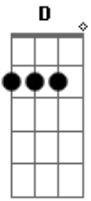

Alice In Chains - Don't Follow

tom:

G

Intro: D D G A7

D G A7 D G A7

Hey, i ain't never coming home

D G A7 D G A7

Hey, i'll just wander my own road

D G A7 D G

Hey, i can't meet you here Tomorrow

A7 G A7

Say goodbye don't follow

D D G A7

Misery so hollow

(D G A7)

D G A7 D G A7

Hey, you, you're living life full throtte

D G A7 D G A7

Hey, you, pass me down that bottle

D G A7 D G

Hey, you, you can't shake me 'round now

A7 G A7

Get so lost and don't know how

A7 D

Yeah, it hurts to care, and I'm going down

(A7 D2 A7 D2 A7 D2 A7 D2)

Acordes

© ukulele-chords.com

© ukulele-chords.com

© ukulele-chords.com

A7

Forgot my woman, lost my friends