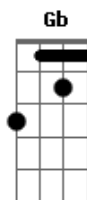

Alice In Chains - Scalpel

Tom: A

Afinação: Eb Ab Db Gb Bb Eb
 Afinação: Eb Ab Db Gb Bb eb
 Intro: (A A E D D A)(2x)

Verse(only acoustic guitar):

A A E D D A
 Road narrows, pouring down
 A A E D D A
 I'm breaking without a sound
 A A E D D A
 Bits and pieces of trying
 A A E D D A
 Get what you pay for, nothing

Pro-Chorus:

F D
 I know how false the floor
 F D
 How high the sky
 F D
 Been down that road before
 Rhythm Guitar:

Chorus:

A F D A
 It's a lie, you hide in someone else
 A F D A 2x
 Like a shining scalpel, cut yourself
 Lead Guitar:

Third Riff:

Chords:
 E E E E E E E
 All comes in time
 D A 2x
 Don't fight it, don't mind it
 E
 Whatever may come
 Lead guitar:

Pro Chorus Again:

Pro-Chorus:
 F D
 I know how false the floor
 F D
 How high the sky
 F D
 Been down that road before
 Rhythm Guitar:

Chorus:

A F D A
 It's a lie, you hide in someone else
 A F D A 2x
 Like a shining scalpel, cut yourself
 Lead Guitar:

Acordes

© ukulele-chords.com

© ukulele-chords.com

© ukulele-chords.com

© ukulele-chords.com