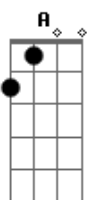

Third Riff:

Chords:
 E E E E E E E
 All comes in time
 D A 2x
 Don't fight it, don't mind it
 E
 Whatever may come
 Lead guitar:

Pro Chorus Again:

Pro-Chorus:
 F D
 I know how false the floor
 F D
 How high the sky
 F D
 Been down that road before
 Rhythm Guitar:

Chorus:

A F D A
 It's a lie, you hide in someone else
 A F D A 2x
 Like a shining scalpel, cut yourself
 Lead Guitar:

Acordes

© ukulele-chords.com

© ukulele-chords.com

© ukulele-chords.com

© ukulele-chords.com