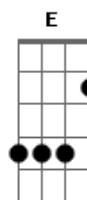

© ukulele-chords.com