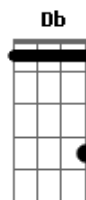

Alice In Chains - Scalpel

Tom: A

Afinação: Eb Ab Db Gb Bb Eb
 Afinação: Eb Ab Db Gb Bb eb
 Intro: (A A E D D A)(2x)

Verse(only acoustic guitar):

A A E D D A
 Road narrows, pouring down
 A A E D D A
 I'm breaking without a sound
 A A E D D A
 Bits and pieces of trying
 A A E D D A
 Get what you pay for, nothing

Now the whole band enters the music with this simple solo:
 Rhythm Guitar:(A A E D D A)2x
 Lead Guitar:

The music continues on the back with the same chords of the introduction, and some stanzas are faced with these solos:

Third Riff:

Chords:
 E E E E E E E
 All comes in time
 D A 2x
 Don't fight it, don't mind it
 E
 Whatever may come
 Lead guitar:

Pro Chorus Again:

Pro-Chorus:
 F D
 I know how false the floor
 F D
 How high the sky
 F D
 Been down that road before
 Rhythm Guitar:

Chorus:

A F D A
 It's a lie, you hide in someone else
 A F D A 2x
 Like a shining scalpel, cut yourself
 Lead Guitar:

Acordes

© ukulele-chords.com

© ukulele-chords.com

© ukulele-chords.com

© ukulele-chords.com