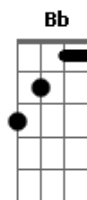

© ukulele-chords.com