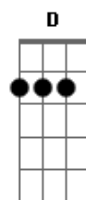

© ukulele-chords.com