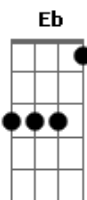

© ukulele-chords.com