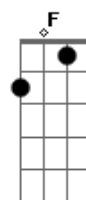

© ukulele-chords.com