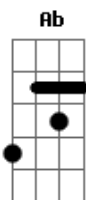

Alice In Chains - Scalpel

Tom: A

Afinação: Eb Ab Db Gb Bb Eb
 Afinação: Eb Ab Db Gb Bb eb
 Intro: (A A E D D A)(2x)

Verse(only acoustic guitar):

A A E D D A
 Road narrows, pouring down
 A A E D D A
 I'm breaking without a sound
 A A E D D A
 Bits and pieces of trying
 A A E D D A
 Get what you pay for, nothing

Pro-Chorus:

F D
 I know how false the floor
 F D
 How high the sky
 F D
 Been down that road before
 Rhythm Guitar:

Chorus:

A F D A
 It's a lie, you hide in someone else
 A F D A 2x
 Like a shining scalpel, cut yourself
 Lead Guitar:

Third Riff:

Chords:
 E E E E E E E
 All comes in time
 D A 2x
 Don't fight it, don't mind it
 E
 Whatever may come
 Lead guitar:

Pro Chorus Again:

Pro-Chorus:
 F D
 I know how false the floor
 F D
 How high the sky
 F D
 Been down that road before
 Rhythm Guitar:

Chorus:

A F D A
 It's a lie, you hide in someone else
 A F D A 2x
 Like a shining scalpel, cut yourself
 Lead Guitar:

Acordes

© ukulele-chords.com

© ukulele-chords.com

© ukulele-chords.com

© ukulele-chords.com