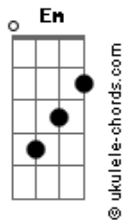

Alicia Keys - Dead End Road (Originals)

tom:

Intro: Em Bb F G Fm

[Primeira Parte]

Em
My heart is heavy like a stone
Bb
Hot as hell up in the cold
F Fm
Loneliness is sleeping in my room
Em
Love is empty on the plate
Bb
Nothing left to give or take
F Fm
Waiting for the dawn to break in two

[Pré-Refrão]

Em
But the Sun don't dry (Nothing)
Bb
And the waterfalls (Keep coming)
F Fm
And tears keep breaking through

[Refrão]

Em Bb
At least we'll try (try)
F
Try to make it
Fm
When you're living right, but it's going wrong
Em Bb
We try (try)
F
Try to make it
Fm
When you feel like you're living on Dead End Road
Em Bb F Fm
We still try, try, try, try

[Segunda Parte]

Em
If I should die before I wake
Bb
Would tears wash away mistakes?
F Fm
My troubles should be mad? to fade to nothing
Em

Acordes

'Cause I don't want to be th? one
Bb
To turn the lights off on love
F Fm
I just wanna be above something

[Pré-Refrão]

Em
But the Sun don't dry (Nothing)
Bb
And the waterfalls (Keep coming)
F Fm
And tears keep breaking through

[Refrão]

Em Bb
At least we'll try (try)
F
Try to make it
Fm
When you're living right, but it's going wrong
Em Bb
We try (try)
F
Try to make it
Fm
When you feel like you're living on Dead End Road
Em Bb F Fm
We still try, try, try, try

[Refrão Final]

Em
If we just try
Bb
If we just try
F Fm
Something, yeah
Em
At least we'll love
Bb
At least we'll love
F
Something
Fm
When you feel like you're living on Dead End Road
Em Bb
You gotta try, baby try, try
F Fm Em
Try, try, try, try, try, try
(try, baby)