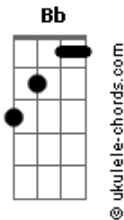

Alicia Keys - Dead End Road (Originals)

tom:

Intro: Em Bb F G Fm

[Primeira Parte]

Em
My heart is heavy like a stone
Bb
Hot as hell up in the cold
F Fm
Loneliness is sleeping in my room
Em
Love is empty on the plate
Bb
Nothing left to give or take
F Fm
Waiting for the dawn to break in two

[Pré-Refrão]

Em
But the Sun don't dry (Nothing)
Bb
And the waterfalls (Keep coming)
F Fm
And tears keep breaking through

[Refrão]

Em Bb
At least we'll try (try)
F
Try to make it
Fm
When you're living right, but it's going wrong
Em Bb
We try (try)
F
Try to make it
Fm
When you feel like you're living on Dead End Road
Em Bb F Fm
We still try, try, try, try

[Segunda Parte]

Em
If I should die before I wake
Bb
Would tears wash away mistakes?
F Fm
My troubles should be mad? to fade to nothing
Em

Acordes

'Cause I don't want to be th? one
Bb
To turn the lights off on love
F Fm
I just wanna be above something

[Pré-Refrão]

Em
But the Sun don't dry (Nothing)
Bb
And the waterfalls (Keep coming)
F Fm
And tears keep breaking through

[Refrão]

Em Bb
At least we'll try (try)
F
Try to make it
Fm
When you're living right, but it's going wrong
Em Bb
We try (try)
F
Try to make it
Fm
When you feel like you're living on Dead End Road
Em Bb F Fm
We still try, try, try, try

[Refrão Final]

Em
If we just try
Bb
If we just try
F Fm
Something, yeah
Em
At least we'll love
Bb
At least we'll love
F
Something
Fm
When you feel like you're living on Dead End Road
Em Bb
You gotta try, baby try, try
F Fm Em
Try, try, try, try, try, try
(try, baby)