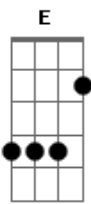

© ukulele-chords.com