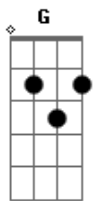

AMH - Only Human

tom: G [Verso]

G Bm C
I can hold my breath
G Bm C
I can bite my tongue
G Bm C
I can stay awake for days, if that'll satisfy you
G Bm C
Be your number one

G Bm C
I can fake a smile
G Bm C
I can force a laugh
G Bm C
I can dance and play the part, if that's what you ask
G Bm C
Give you all I am

[Pré-Refrão]

C
I can do it
I can do it
I can do it

[Refrão]

Em C
But I'm only human
G Bm
And I bleed when I fall down
Em C
I'm only human
G Bm
And I crash and I break down
Em C
You're not in my head, not in my heart
G Bm
You build me up and then I fall apart
Em C
'Cause I'm only human
G Bm C
Hm

[Segundo Verso]

G Bm C
I can turn it on
G Bm C
Be a good machine
G Bm C
I can hold the weight of the world if that's what you need

G Bm C
Be your everything

[Pré-Refrão]

C
I can do it
I can do it
I'll get through it

Em C
But I'm only human
G Bm
And I bleed when I fall down
Em C
I'm only human
G Bm
And I crash and I break down
Em C
You're not in my head, not in my heart
G Bm
You build me up and then I fall apart
Em C
'Cause I'm only human
G Bm C

[Bridge / Ponte]

C
I'm only human
I'm only human
Just a little human
G Bm C
I can take so much
G Bm C
Till I've had enough

Em C
'Cause I'm only human
G Bm
And I bleed when I fall down
Em C
I'm only human
G Bm
And I crash and I break down
Em C
You're not in my head, not in my heart
G Bm
You build me up and then I fall apart
Em C
'Cause I'm only human
G Bm C

Acordes

© ukulele-chords.com