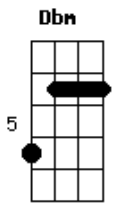

Amy Grant - Find a Way

tom:

Intro: Am Em F Am
C C G
Am Em F Am
C C G

[Primeira Parte]

Am Em
You tell me your friends are distant
F Am C C G
You tell my your man's untrue
Am Em
You tell me that you've been walked on
F G
And how you feel abused

[Pré-Refrão]

F Am Em
So you stand here an angry young woman
F Am Em
Taking all the pain to heart
F Am Em
I hear you saying you want to see changes
F G
But you don't know how to start

[Refrão]

E Gb
Love will find a way (How do you know)
Gb Dbm
Love will find a way (How can you see)
Gb A
I know it's hard to see the past and
Gb
Still believe
Dbm Gbm A B
Love is gonna find a way (I know that)
E Gb
Love will find a way (A way to go)
Gb Dbm
Love can make a way (Only love can know)
Gb A
Leave behind the doubt
Gb
Love's the only out
Dbm A Am
Love will surely find a way

(Am Em F Am)
(C C G)

[Segunda Parte]

Am Em
I know this life is a strange thing
F Am C C G
I can't answer all the whys
Am Em
Tragedy always finds me
F G
Taken again by surprise

Acordes

[Pré-Refrão]

F Am em7
So you stand here an angry young woman
F Am Em
Taking all the pain to heart
F Am Em
But I know that love can bring changes
F G
And so you've got to move on