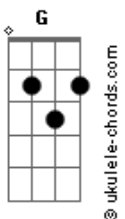

Amy Grant - Find a Way

tom:

Intro: Am Em F Am
C C G
Am Em F Am
C C G

[Primeira Parte]

Am Em
You tell me your friends are distant
F Am C C G
You tell my your man's untrue
Am Em
You tell me that you've been walked on
F G
And how you feel abused

[Pré-Refrão]

F Am Em
So you stand here an angry young woman
F Am Em
Taking all the pain to heart
F Am Em
I hear you saying you want to see changes
F G
But you don't know how to start

[Refrão]

E Gb
Love will find a way (How do you know)
Gb Dbm
Love will find a way (How can you see)
Gb A
I know it's hard to see the past and
Gb
Still believe
Dbm Gbm A B
Love is gonna find a way (I know that)
E Gb
Love will find a way (A way to go)
Gb Dbm
Love can make a way (Only love can know)
Gb A
Leave behind the doubt
Gb
Love's the only out
Dbm A Am
Love will surely find a way

(Am Em F Am)
(C C G)

[Segunda Parte]

Am Em
I know this life is a strange thing
F Am C C G
I can't answer all the whys
Am Em
Tragedy always finds me
F G
Taken again by surprise

Acordes

[Pré-Refrão]

F Am em7
So you stand here an angry young woman
F Am Em
Taking all the pain to heart
F Am Em
But I know that love can bring changes
F G
And so you've got to move on

[Refrão]

E Gb
Love will find a way (How do you know)
Gb Dbm
Love will find a way (How can you see)
Gb A
I know it's hard to see the past and
Gb
Still believe
Dbm Gbm A B
Love is gonna find a way (I know that)
E Gb
Love will find a way (A way to go)
Gb Dbm
Love can make a way (Only love can know)
Gb A
Leave behind the doubt
Gb Dbm
Love's the only out
Dbm A B
Love will surely find a way