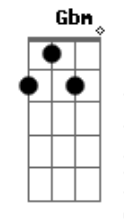

Amy Grant - Find a Way

tom:

Intro: Am Em F Am
C C G
Am Em F Am
C C G

[Primeira Parte]

Am Em
You tell me your friends are distant
F Am C C G
You tell my your man's untrue
Am Em
You tell me that you've been walked on
F G
And how you feel abused

[Pré-Refrão]

F Am Em
So you stand here an angry young woman
F Am Em
Taking all the pain to heart
F Am Em
I hear you saying you want to see changes
F G
But you don't know how to start

[Refrão]

E Gb
Love will find a way (How do you know)
Gb Dbm
Love will find a way (How can you see)
Gb A
I know it's hard to see the past and
Gb
Still believe
Dbm Gbm A B
Love is gonna find a way (I know that)
E Gb
Love will find a way (A way to go)
Gb Dbm
Love can make a way (Only love can know)
Gb A
Leave behind the doubt
Gb
Love's the only out
Dbm A Am
Love will surely find a way

(Am Em F Am)
(C C G)

[Segunda Parte]

Am Em
I know this life is a strange thing
F Am C C G
I can't answer all the whys
Am Em
Tragedy always finds me
F G
Taken again by surprise

Acordes

[Pré-Refrão]

F Am em7
So you stand here an angry young woman
F Am Em
Taking all the pain to heart
F Am Em
But I know that love can bring changes
F G
And so you've got to move on