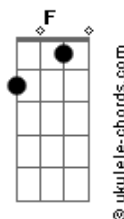

Amy Grant - Find a Way

tom:

Intro: Am Em F Am
C C G
Am Em F Am
C C G

[Primeira Parte]

Am Em
You tell me your friends are distant
F Am C C G
You tell my your man's untrue
Am Em
You tell me that you've been walked on
F G
And how you feel abused

[Pré-Refrão]

F Am Em
So you stand here an angry young woman
F Am Em
Taking all the pain to heart
F Am Em
I hear you saying you want to see changes
F G
But you don't know how to start

[Refrão]

E Gb
Love will find a way (How do you know)
Gb Dbm
Love will find a way (How can you see)
Gb A
I know it's hard to see the past and
Gb
Still believe
Dbm Gbm A B
Love is gonna find a way (I know that)
E Gb
Love will find a way (A way to go)
Gb Dbm
Love can make a way (Only love can know)
Gb A
Leave behind the doubt
Gb
Love's the only out
Dbm A Am
Love will surely find a way

(Am Em F Am)
(C C G)

[Segunda Parte]

Am Em
I know this life is a strange thing
F Am C C G
I can't answer all the whys
Am Em
Tragedy always finds me
F G
Taken again by surprise

Acordes

[Pré-Refrão]

F Am em7
So you stand here an angry young woman
F Am Em
Taking all the pain to heart
F Am Em
But I know that love can bring changes
F G
And so you've got to move on