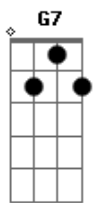

© ukulele-chords.com