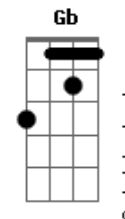

Amy Grant - Find a Way

tom:

Intro: Am Em F Am
C C G
Am Em F Am
C C G

[Primeira Parte]

Am Em
You tell me your friends are distant
F Am C C G
You tell my your man's untrue
Am Em
You tell me that you've been walked on
F G
And how you feel abused

[Pré-Refrão]

F Am Em
So you stand here an angry young woman
F Am Em
Taking all the pain to heart
F Am Em
I hear you saying you want to see changes
F G
But you don't know how to start

[Refrão]

E Gb
Love will find a way (How do you know)
Gb Dbm
Love will find a way (How can you see)
Gb A
I know it's hard to see the past and
Gb
Still believe
Dbm Gbm A B
Love is gonna find a way (I know that)
E Gb
Love will find a way (A way to go)
Gb Dbm
Love can make a way (Only love can know)
Gb A
Leave behind the doubt
Gb
Love's the only out
Dbm A Am
Love will surely find a way

(Am Em F Am)
(C C G)

[Segunda Parte]

Am Em
I know this life is a strange thing
F Am C C G
I can't answer all the whys
Am Em
Tragedy always finds me
F G
Taken again by surprise

Acordes

[Pré-Refrão]

F Am em7
So you stand here an angry young woman
F Am Em
Taking all the pain to heart
F Am Em
But I know that love can bring changes
F G
And so you've got to move on