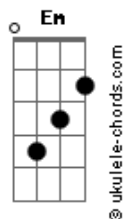

Amy Grant - Find a Way

tom:

Intro: Am Em F Am
C C G
Am Em F Am
C C G

[Primeira Parte]

Am Em
You tell me your friends are distant
F Am C C G
You tell my your man's untrue
Am Em
You tell me that you've been walked on
F G
And how you feel abused

[Pré-Refrão]

F Am Em
So you stand here an angry young woman
F Am Em
Taking all the pain to heart
F Am Em
I hear you saying you want to see changes
F G
But you don't know how to start

[Refrão]

E Gb
Love will find a way (How do you know)
Gb Dbm
Love will find a way (How can you see)
Gb A
I know it's hard to see the past and
Gb
Still believe
Dbm Gbm A B
Love is gonna find a way (I know that)
E Gb
Love will find a way (A way to go)
Gb Dbm
Love can make a way (Only love can know)
Gb A
Leave behind the doubt
Gb
Love's the only out
Dbm A Am
Love will surely find a way

(Am Em F Am)
(C C G)

[Segunda Parte]

Am Em
I know this life is a strange thing
F Am C C G
I can't answer all the whys
Am Em
Tragedy always finds me
F G
Taken again by surprise

Acordes

[Pré-Refrão]

F Am em7
So you stand here an angry young woman
F Am Em
Taking all the pain to heart
F Am Em
But I know that love can bring changes
F G
And so you've got to move on

[Refrão]

E Gb
Love will find a way (How do you know)
Gb Dbm
Love will find a way (How can you see)
Gb A
I know it's hard to see the past and
Gb
Still believe
Dbm Gbm A B
Love is gonna find a way (I know that)
E Gb
Love will find a way (A way to go)
Gb Dbm
Love can make a way (Only love can know)
Gb A
Leave behind the doubt
Gb Dbm
Love's the only out
Dbm A B
Love will surely find a way