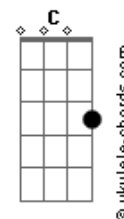

Amy Grant - Find a Way

tom:

Intro: Am Em F Am
C C G
Am Em F Am
C C G

[Primeira Parte]

Am Em
You tell me your friends are distant
F Am C C G
You tell my your man's untrue
Am Em
You tell me that you've been walked on
F G
And how you feel abused

[Pré-Refrão]

F Am Em
So you stand here an angry young woman
F Am Em
Taking all the pain to heart
F Am Em
I hear you saying you want to see changes
F G
But you don't know how to start

[Refrão]

E Gb
Love will find a way (How do you know)
Gb Dbm
Love will find a way (How can you see)
Gb A
I know it's hard to see the past and
Gb
Still believe
Dbm Gbm A B
Love is gonna find a way (I know that)
E Gb
Love will find a way (A way to go)
Gb Dbm
Love can make a way (Only love can know)
Gb A
Leave behind the doubt
Gb
Love's the only out
Dbm A Am
Love will surely find a way

(Am Em F Am)
(C C G)

[Segunda Parte]

Am Em
I know this life is a strange thing
F Am C C G
I can't answer all the whys
Am Em
Tragedy always finds me
F G
Taken again by surprise

Acordes

[Pré-Refrão]

F Am em7
So you stand here an angry young woman
F Am Em
Taking all the pain to heart
F Am Em
But I know that love can bring changes
F G
And so you've got to move on

[Refrão]

E Gb
Love will find a way (How do you know)
Gb Dbm
Love will find a way (How can you see)
Gb A
I know it's hard to see the past and
Gb
Still believe
Dbm Gbm A B
Love is gonna find a way (I know that)
E Gb
Love will find a way (A way to go)
Gb Dbm
Love can make a way (Only love can know)
Gb A
Leave behind the doubt
Gb Dbm
Love's the only out
Dbm A B
Love will surely find a way