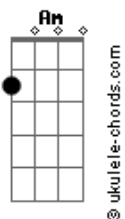

Amy Grant - Find a Way

tom:

Intro: Am Em F Am
C C G
Am Em F Am
C C G

[Primeira Parte]

Am Em
You tell me your friends are distant
F Am C C G
You tell my your man's untrue
Am Em
You tell me that you've been walked on
F G
And how you feel abused

[Pré-Refrão]

F Am Em
So you stand here an angry young woman
F Am Em
Taking all the pain to heart
F Am Em
I hear you saying you want to see changes
F G
But you don't know how to start

[Refrão]

E Gb
Love will find a way (How do you know)
Gb Dbm
Love will find a way (How can you see)
Gb A
I know it's hard to see the past and
Gb
Still believe
Dbm Gbm A B
Love is gonna find a way (I know that)
E Gb
Love will find a way (A way to go)
Gb Dbm
Love can make a way (Only love can know)
Gb A
Leave behind the doubt
Gb
Love's the only out
Dbm A Am
Love will surely find a way

(Am Em F Am)
(C C G)

[Segunda Parte]

Am Em
I know this life is a strange thing
F Am C C G
I can't answer all the whys
Am Em
Tragedy always finds me
F G
Taken again by surprise

Acordes

[Pré-Refrão]

F Am em7
So you stand here an angry young woman
F Am Em
Taking all the pain to heart
F Am Em
But I know that love can bring changes
F G
And so you've got to move on