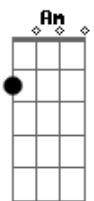

© ukulele-chords.com