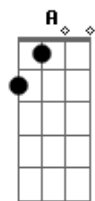

'Bout men?

CHORD DIAGRAMS:

Outro:

Am G, F Am

Am G F E7#9 G

(Repeat to Fade)

EADGBE EADGBE EADGBE EADGBE EADGBE
x02210 320003 x03210 076780 x00003

Acordes