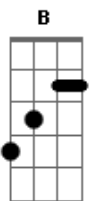

© ukulele-chords.com