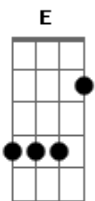

© ukulele-chords.com