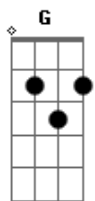

© ukulele-chords.com

© ukulele-chords.com