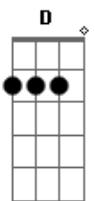

© ukulele-chords.com