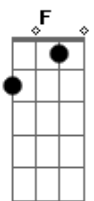

© ukulele-chords.com