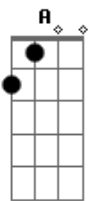

© ukulele-chords.com