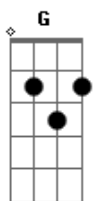

Anathema - Ariel

Tom: G
Intro: Ab Cm

Ab
I found you
Cm
In the dark
Ab
I found you
Cm
In the dark
Ab
Don't leave me
Cm
Here
Ab Bb
Don't leave me
Fm
Staring at the sun
Eb
Staring at the sun
Bb
A love so strong it hurts
Ab
Staring at the sun
Eb
Staring at the sun
Bb
A love so strong it hurts
Bb
A love so strong it hurts
(Ab Cm Ab Cm)

Ab
I dreamed of you
Cm
In the dark
Ab
You spoke to me
Cm
From afar
Ab
What you mean to me
Cm
Is clear
Ab Cm Eb
And I'll always be near
Ab
I found you
Cm
In the dark

Ab
I found you
Cm
In the dark
Ab
Don't leave me
Cm
Here
Ab Bb
Don't leave me
Fm
Staring at the sun
Eb
Staring at the sun
Bb
A love so strong it hurts
Bb
A love so strong it hurts
Ab
Staring at the sun
Eb
Staring at the sun
Bb
A love so strong it hurts
Bb
A love so strong it hurts
Fm
I look into your eyes
Eb
I look into your eyes
Bb
See my life defined
Gm
See my life defined
Ab
Look into your eyes
Eb
Look into your eyes
Bb
See your heart in mine
See your heart in mine
[Solo] Ab Eb Bb
Ab Eb Bb
Fm Cm Bb Gm
Ab Eb Bb
Ab Eb Bb
Ab Bb Eb
Staring at the sun
Bb
A love so strong it hurts
Ab Cm
Staring at the sun
Bb
A love so strong

Acordes

© ukulele-chords.com