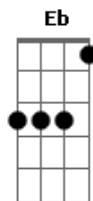

© ukulele-chords.com