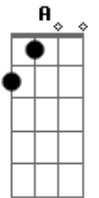

Anathema - Electricity

Tom: D

Intro 2x: Em, D2, A (2x)

Em
Seems like you never really knew me
D2
Seems like you never understood me
Em A
Seems like you never really knew how to feel
Em D2
But electricity it drew you near to me
Em A
What you needed was to be rid of me

(Em, D2, A)(4x)

Em
There were times you really made me smile
D2
And there were times you really made me cry
Em A

And there were times I never really knew how to feel

Em D2
But electricity it drew you near to me
Em A
What you needed was to be rid of me
Em D2
And the fear made you so unsure of me
Em A
What you needed was to be rid of me

(Em, D2, A 6x)

Em D2
But electricity it drew you near to me
Em A
What you needed was to be rid of me
Em D2
And the fear made you so unsure of me
Em A
What you needed was to be rid of me

Acordes

© ukulele-chords.com