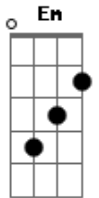

© ukulele-chords.com