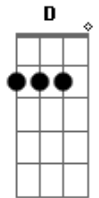

Anathema - Electricity

Tom: D

Intro 2x: Em, D2, A (2x)

Em
Seems like you never really knew me
D2
Seems like you never understood me
Em A
Seems like you never really knew how to feel
Em D2
But electricity it drew you near to me
Em A
What you needed was to be rid of me

(Em, D2, A)(4x)

Em
There were times you really made me smile
D2
And there were times you really made me cry
Em A

And there were times I never really knew how to feel

Em D2
But electricity it drew you near to me
Em A
What you needed was to be rid of me
Em D2
And the fear made you so unsure of me
Em A
What you needed was to be rid of me

(Em, D2, A 6x)

Em D2
But electricity it drew you near to me
Em A
What you needed was to be rid of me
Em D2
And the fear made you so unsure of me
Em A
What you needed was to be rid of me

Acordes

© ukulele-chords.com