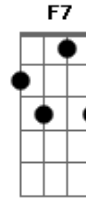

© ukulele-chords.com

© ukulele-chords.com