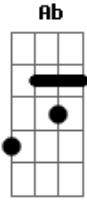

© ukulele-chords.com