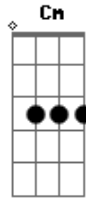

© ukulele-chords.com