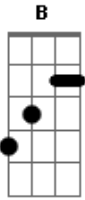

I'm slipping under (toxic!)
With a taste of your poison
Paradise
I'm addicted to you
Don't you know that you're toxic?

Am
Intoxicate me now
C

With your loving now
I think I'm ready now
I think I'm ready now
Intoxicate me now
With your loving now
I think I'm ready now

(E7 Am)

Acordes