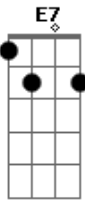

© ukulele-chords.com