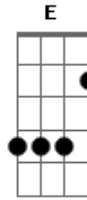

© ukulele-chords.com