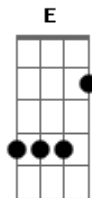

Am A7
They all went to sleep

Dm
The lady of the night

Who was by my side

Am
Also went away

F
They shut the door

E
Just like before

A
I had to leave

E
But how can I leave

D
The lady in blue, the flower in the night

A
The lady in blue, the flower in the night

A A7
The lady in blue, the flower in the night

Acordes

© ukulele-chords.com

© ukulele-chords.com

© ukulele-chords.com

© ukulele-chords.com