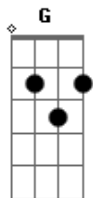

D
The lady in blue, the flower in the night

A
The lady in blue, the flower in the night

A A7
The lady in blue, the flower in the night

Acordes

© ukulele-chords.com

© ukulele-chords.com

© ukulele-chords.com

© ukulele-chords.com