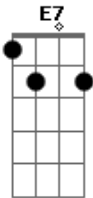

© ukulele-chords.com