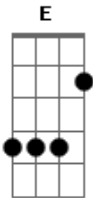

© ukulele-chords.com

[Refrão]

Am E7 Am E
Blue, Blue
G
Somedays I'm better
G
Somedays I'm blue

[Solo] G Dm G Dm
G Dm G Dm

[Primeira Parte]

G Dm
Days I feel better and days I feel blue
G Dm
Somedays my heart is ready for you
C F
Somedays I'm easy, somedays I'm true
G Dm Am E7 Am E7
Somedays I'm better, somedays I'm blue

[Refrão]

Am E7 Am E
Blue, Blue
G
Somedays I'm better
G
Somedays I'm blue

[Solo] G Dm G Dm
C F
G Dm C F