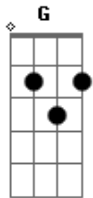

Andy Crofts - Blue

tom:

Intro: G Dm G Dm

[Primeira Parte]

G Dm
Days I feel better and days I feel blue
G Dm
Somedays my heart is ready for you
C F
Somedays I'm easy, somedays I'm true
G Dm Am E7 Am E7
Days I'm better, days I'm blue

[Refrão]

Am E7 Am E
Blue, Blue
G
Somedays I'm better
F G Dm
Somedays I'm blue

[Segunda Parte]

G Dm
Somedays I wonder and somedays I rest
G Dm
Somedays I'm under and somedays I'm blessed
C F
Somedays I'm breathing, somedays are true
G Dm Am E7 Am E7
Somedays are better, somedays I'm blue

Acordes

© ukulele-chords.com