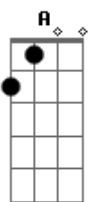

© ukulele-chords.com