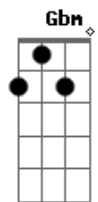

© ukulele-chords.com