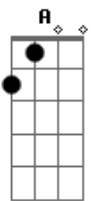

Gb
(Don't look back under the skin over your shoulder)

D E Gb
You see a ghost burning fire in my soul

A D
Lighting the side I don't like

E
Take your judge

Acordes

© ukulele-chords.com

© ukulele-chords.com

© ukulele-chords.com