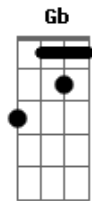

© ukulele-chords.com