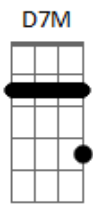

© ukulele-chords.com