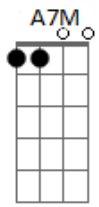

© ukulele-chords.com