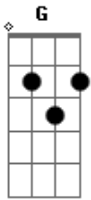

Arctic Monkeys - Arabella

Tom: G

(Em)

Intro:

P.M.-----

verso: (toca continuamente A|-7- muted)

Pre-Chorus

Chorus

(acordes)

Verso:

P.M.-----

Pre-Chorus:

Chorus:

Chorus:

Termina com

E|-----|

B|-----|

G|-7-9-|

D|-7-9-|

A|-5-7-|

E|-----|

Acordes

© ukulele-chords.com