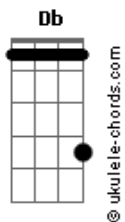

Arctic Monkeys - Snap Out Of It

tom:

A

Intro: Em

Fm
What's been happening in your world?
Fm
What have you been up to?
Bbm
I heard that you fell in love, or near enough
Bbm C Db
I gotta tell you the truth

Db
I wanna grab both your shoulders and shake, baby
Fm Ab
Snap out of it (Snap out of it)
Db
I get the feeling I left it too late, but baby
Fm Ab
Snap out of it (Snap out of it)
Db
If that watch don't continue to swing
Fm Ab
Or the fat lady fancies having a sing
Db C
I'll be here waiting ever so patiently for you to
Bbm G Ab Fm
Snap out of it

Fm
Forever isn't for everyone
Fm
Is forever for you?
Bbm
It sounds like settling down or giving up
Bbm C Db
But it don't sound much like you, girl

Db
I wanna grab both your shoulders and shake, baby

Acordes

Fm Ab
Snap out of it (Snap out of it)
Db
I get the feeling I left it too late, but baby
Fm Ab
Snap out of it (Snap out of it)
Db
If that watch don't continue to swing
Fm Ab
Or the fat lady fancies having a sing
Db Db
I'll be here waiting ever so patiently for you to
Bbm G Ab Fm
Snap out of it

Fm
Under a spell you're hypnotized (uhhh)
Fm
Darling how could you be so blind? (Snap out of it)
Fm
Under a spell you're hypnotized (Uhhh)
Fm C
Darling how could you be so blind?

Db
I wanna grab both your shoulders and shake, baby
Fm Ab
Snap out of it (Snap out of it)
Db
I get the feeling I left it too late, but baby
Fm Ab
Snap out of it (Snap out of it)
Db
If that watch don't continue to swing
Fm Ab
Or the fat lady fancies having a sing
Db C
I'll be here waiting ever so patiently for you to
Bbm Ab G Fm
Snap out of it