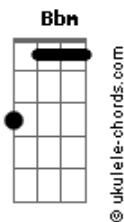

Arctic Monkeys - Snap Out Of It

tom:

A

Intro: Em

Fm
What's been happening in your world?
Fm
What have you been up to?
Bbm
I heard that you fell in love, or near enough
Bbm C Db
I gotta tell you the truth

Db
I wanna grab both your shoulders and shake, baby
Fm Ab
Snap out of it (Snap out of it)
Db
I get the feeling I left it too late, but baby
Fm Ab
Snap out of it (Snap out of it)
Db
If that watch don't continue to swing
Fm Ab
Or the fat lady fancies having a sing
Db C
I'll be here waiting ever so patiently for you to
Bbm G Ab Fm
Snap out of it

Fm
Forever isn't for everyone
Fm
Is forever for you?
Bbm
It sounds like settling down or giving up
Bbm C Db
But it don't sound much like you, girl

Db
I wanna grab both your shoulders and shake, baby

Acordes

Fm Ab
Snap out of it (Snap out of it)
Db
I get the feeling I left it too late, but baby
Fm Ab
Snap out of it (Snap out of it)
Db
If that watch don't continue to swing
Fm Ab
Or the fat lady fancies having a sing
Db Db
I'll be here waiting ever so patiently for you to
Bbm G Ab Fm
Snap out of it

Fm
Under a spell you're hypnotized (uhhh)
Fm
Darling how could you be so blind? (Snap out of it)
Fm
Under a spell you're hypnotized (Uhhh)
Fm C
Darling how could you be so blind?

Db
I wanna grab both your shoulders and shake, baby
Fm Ab
Snap out of it (Snap out of it)
Db
I get the feeling I left it too late, but baby
Fm Ab
Snap out of it (Snap out of it)
Db
If that watch don't continue to swing
Fm Ab
Or the fat lady fancies having a sing
Db C
I'll be here waiting ever so patiently for you to
Bbm Ab G Fm
Snap out of it