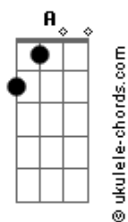

Arctic Monkeys - Snap Out Of It

tom:

A

Intro: Em

Fm
What's been happening in your world?
Fm
What have you been up to?
Bbm
I heard that you fell in love, or near enough
Bbm C Db
I gotta tell you the truth

Db
I wanna grab both your shoulders and shake, baby
Fm Ab
Snap out of it (Snap out of it)
Db
I get the feeling I left it too late, but baby
Fm Ab
Snap out of it (Snap out of it)
Db
If that watch don't continue to swing
Fm Ab
Or the fat lady fancies having a sing
Db C
I'll be here waiting ever so patiently for you to
Bbm G Ab Fm
Snap out of it

Fm
Forever isn't for everyone
Fm
Is forever for you?
Bbm
It sounds like settling down or giving up
Bbm C Db
But it don't sound much like you, girl

Db
I wanna grab both your shoulders and shake, baby

Acordes

Fm Ab
Snap out of it (Snap out of it)
Db
I get the feeling I left it too late, but baby
Fm Ab
Snap out of it (Snap out of it)
Db
If that watch don't continue to swing
Fm Ab
Or the fat lady fancies having a sing
Db Db
I'll be here waiting ever so patiently for you to
Bbm G Ab Fm
Snap out of it

Fm
Under a spell you're hypnotized (uhhh)
Fm
Darling how could you be so blind? (Snap out of it)
Fm
Under a spell you're hypnotized (Uhhh)
Fm C
Darling how could you be so blind?

Db
I wanna grab both your shoulders and shake, baby
Fm Ab
Snap out of it (Snap out of it)
Db
I get the feeling I left it too late, but baby
Fm Ab
Snap out of it (Snap out of it)
Db
If that watch don't continue to swing
Fm Ab
Or the fat lady fancies having a sing
Db C
I'll be here waiting ever so patiently for you to
Bbm Ab G Fm
Snap out of it