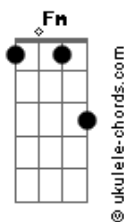

Arctic Monkeys - Snap Out Of It

tom:

A

Intro: Em

Fm
What's been happening in your world?
Fm
What have you been up to?
Bbm
I heard that you fell in love, or near enough
Bbm C Db
I gotta tell you the truth

Db
I wanna grab both your shoulders and shake, baby
Fm Ab
Snap out of it (Snap out of it)
Db
I get the feeling I left it too late, but baby
Fm Ab
Snap out of it (Snap out of it)
Db
If that watch don't continue to swing
Fm Ab
Or the fat lady fancies having a sing
Db C
I'll be here waiting ever so patiently for you to
Bbm G Ab Fm
Snap out of it

Fm
Forever isn't for everyone
Fm
Is forever for you?
Bbm
It sounds like settling down or giving up
Bbm C Db
But it don't sound much like you, girl

Db
I wanna grab both your shoulders and shake, baby

Acordes

Fm Ab
Snap out of it (Snap out of it)
Db
I get the feeling I left it too late, but baby
Fm Ab
Snap out of it (Snap out of it)
Db
If that watch don't continue to swing
Fm Ab
Or the fat lady fancies having a sing
Db Db
I'll be here waiting ever so patiently for you to
Bbm G Ab Fm
Snap out of it

Fm
Under a spell you're hypnotized (uhhh)
Fm
Darling how could you be so blind? (Snap out of it)
Fm
Under a spell you're hypnotized (Uhhh)
Fm C
Darling how could you be so blind?

Db
I wanna grab both your shoulders and shake, baby
Fm Ab
Snap out of it (Snap out of it)
Db
I get the feeling I left it too late, but baby
Fm Ab
Snap out of it (Snap out of it)
Db
If that watch don't continue to swing
Fm Ab
Or the fat lady fancies having a sing
Db C
I'll be here waiting ever so patiently for you to
Bbm Ab G Fm
Snap out of it