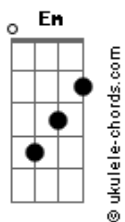

Arctic Monkeys - Snap Out Of It

tom:

A

Intro: Em

Fm
What's been happening in your world?
Fm
What have you been up to?
Bbm
I heard that you fell in love, or near enough
Bbm C Db
I gotta tell you the truth

Db
I wanna grab both your shoulders and shake, baby
Fm Ab
Snap out of it (Snap out of it)
Db
I get the feeling I left it too late, but baby
Fm Ab
Snap out of it (Snap out of it)
Db
If that watch don't continue to swing
Fm Ab
Or the fat lady fancies having a sing
Db C
I'll be here waiting ever so patiently for you to
Bbm G Ab Fm
Snap out of it

Fm
Forever isn't for everyone
Fm
Is forever for you?
Bbm
It sounds like settling down or giving up
Bbm C Db
But it don't sound much like you, girl

Db
I wanna grab both your shoulders and shake, baby

Acordes

Fm Ab
Snap out of it (Snap out of it)
Db
I get the feeling I left it too late, but baby
Fm Ab
Snap out of it (Snap out of it)
Db
If that watch don't continue to swing
Fm Ab
Or the fat lady fancies having a sing
Db Db
I'll be here waiting ever so patiently for you to
Bbm G Ab Fm
Snap out of it

Fm
Under a spell you're hypnotized (uhhh)
Fm
Darling how could you be so blind? (Snap out of it)
Fm
Under a spell you're hypnotized (Uhhh)
Fm C
Darling how could you be so blind?

Db
I wanna grab both your shoulders and shake, baby
Fm Ab
Snap out of it (Snap out of it)
Db
I get the feeling I left it too late, but baby
Fm Ab
Snap out of it (Snap out of it)
Db
If that watch don't continue to swing
Fm Ab
Or the fat lady fancies having a sing
Db C
I'll be here waiting ever so patiently for you to
Bbm Ab G Fm
Snap out of it