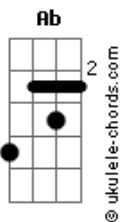

Arctic Monkeys - Snap Out Of It

tom:

A

Intro: Em

Fm
What's been happening in your world?
Fm
What have you been up to?
Bbm
I heard that you fell in love, or near enough
Bbm C Db
I gotta tell you the truth

Db
I wanna grab both your shoulders and shake, baby
Fm Ab
Snap out of it (Snap out of it)
Db
I get the feeling I left it too late, but baby
Fm Ab
Snap out of it (Snap out of it)
Db
If that watch don't continue to swing
Fm Ab
Or the fat lady fancies having a sing
Db C
I'll be here waiting ever so patiently for you to
Bbm G Ab Fm
Snap out of it

Fm
Forever isn't for everyone
Fm
Is forever for you?
Bbm
It sounds like settling down or giving up
Bbm C Db
But it don't sound much like you, girl

Db
I wanna grab both your shoulders and shake, baby

Acordes

Fm Ab
Snap out of it (Snap out of it)
Db
I get the feeling I left it too late, but baby
Fm Ab
Snap out of it (Snap out of it)
Db
If that watch don't continue to swing
Fm Ab
Or the fat lady fancies having a sing
Db Db
I'll be here waiting ever so patiently for you to
Bbm G Ab Fm
Snap out of it

Fm
Under a spell you're hypnotized (uhhh)
Fm
Darling how could you be so blind? (Snap out of it)
Fm
Under a spell you're hypnotized (Uhhh)
Fm C
Darling how could you be so blind?

Db
I wanna grab both your shoulders and shake, baby
Fm Ab
Snap out of it (Snap out of it)
Db
I get the feeling I left it too late, but baby
Fm Ab
Snap out of it (Snap out of it)
Db
If that watch don't continue to swing
Fm Ab
Or the fat lady fancies having a sing
Db C
I'll be here waiting ever so patiently for you to
Bbm Ab G Fm
Snap out of it