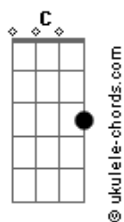

Arctic Monkeys - Snap Out Of It

tom:

A

Intro: Em

Fm
What's been happening in your world?
Fm
What have you been up to?
Bbm
I heard that you fell in love, or near enough
Bbm C Db
I gotta tell you the truth

Db
I wanna grab both your shoulders and shake, baby
Fm Ab
Snap out of it (Snap out of it)
Db
I get the feeling I left it too late, but baby
Fm Ab
Snap out of it (Snap out of it)
Db
If that watch don't continue to swing
Fm Ab
Or the fat lady fancies having a sing
Db C
I'll be here waiting ever so patiently for you to
Bbm G Ab Fm
Snap out of it

Fm
Forever isn't for everyone
Fm
Is forever for you?
Bbm
It sounds like settling down or giving up
Bbm C Db
But it don't sound much like you, girl

Db
I wanna grab both your shoulders and shake, baby

Acordes

Fm Ab
Snap out of it (Snap out of it)
Db
I get the feeling I left it too late, but baby
Fm Ab
Snap out of it (Snap out of it)
Db
If that watch don't continue to swing
Fm Ab
Or the fat lady fancies having a sing
Db Db
I'll be here waiting ever so patiently for you to
Bbm G Ab Fm
Snap out of it

Fm
Under a spell you're hypnotized (uhhh)
Fm
Darling how could you be so blind? (Snap out of it)
Fm
Under a spell you're hypnotized (Uhhh)
Fm C
Darling how could you be so blind?

Db
I wanna grab both your shoulders and shake, baby
Fm Ab
Snap out of it (Snap out of it)
Db
I get the feeling I left it too late, but baby
Fm Ab
Snap out of it (Snap out of it)
Db
If that watch don't continue to swing
Fm Ab
Or the fat lady fancies having a sing
Db C
I'll be here waiting ever so patiently for you to
Bbm Ab G Fm
Snap out of it