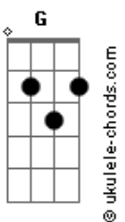

Arctic Monkeys - Snap Out Of It

tom:

A

Intro: Em

Fm
What's been happening in your world?
Fm
What have you been up to?
Bbm
I heard that you fell in love, or near enough
Bbm C Db
I gotta tell you the truth

Db
I wanna grab both your shoulders and shake, baby
Fm Ab
Snap out of it (Snap out of it)
Db
I get the feeling I left it too late, but baby
Fm Ab
Snap out of it (Snap out of it)
Db
If that watch don't continue to swing
Fm Ab
Or the fat lady fancies having a sing
Db C
I'll be here waiting ever so patiently for you to
Bbm G Ab Fm
Snap out of it

Fm
Forever isn't for everyone
Fm
Is forever for you?
Bbm
It sounds like settling down or giving up
Bbm C Db
But it don't sound much like you, girl

Db
I wanna grab both your shoulders and shake, baby

Acordes

Fm Ab
Snap out of it (Snap out of it)
Db
I get the feeling I left it too late, but baby
Fm Ab
Snap out of it (Snap out of it)
Db
If that watch don't continue to swing
Fm Ab
Or the fat lady fancies having a sing
Db Db
I'll be here waiting ever so patiently for you to
Bbm G Ab Fm
Snap out of it

Fm
Under a spell you're hypnotized (uhhh)
Fm
Darling how could you be so blind? (Snap out of it)
Fm
Under a spell you're hypnotized (Uhhh)
Fm C
Darling how could you be so blind?

Db
I wanna grab both your shoulders and shake, baby
Fm Ab
Snap out of it (Snap out of it)
Db
I get the feeling I left it too late, but baby
Fm Ab
Snap out of it (Snap out of it)
Db
If that watch don't continue to swing
Fm Ab
Or the fat lady fancies having a sing
Db C
I'll be here waiting ever so patiently for you to
Bbm Ab G Fm
Snap out of it