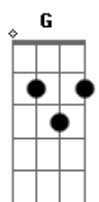

© ukulele-chords.com