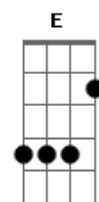

© ukulele-chords.com