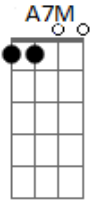

© ukulele-chords.com