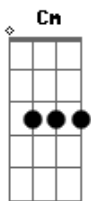

© ukulele-chords.com