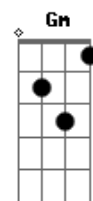

© ukulele-chords.com