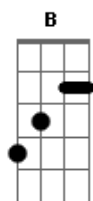

E ele parou na hora

A tempestade era forte

Encontrou o mais forte

Acordes

© ukulele-chords.com

© ukulele-chords.com

© ukulele-chords.com

© ukulele-chords.com

© ukulele-chords.com

© ukulele-chords.com

© ukulele-chords.com

© ukulele-chords.com

© ukulele-chords.com

Mandou ela embora

Aquele barco pequeno

Virou uma sala de aula