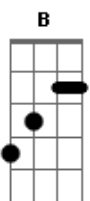

ukulele-chords.com