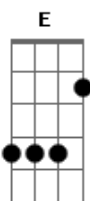

© ukulele-chords.com