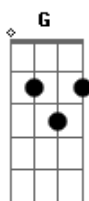

© ukulele-chords.com