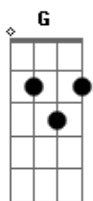

Badfinger - Day After Day

Tom: G
Intro: G F C G

G F C G
I remember finding out about you
G F C G
Every day my mind is all around you
D A Bm Am G
Looking out from my lonely room, day after day
D A
Bring it home, Baby, make it soon
C Bm Am G C G C G
I give my love to you? (solo piano)

G F C G
I remember holding you while you sleep
G F C G
Every day I feel the tears that you weep
D A C Bm Am G
Looking out from my lonely gloom, day after day
D A
Bring it home, Baby, make it soon

C Bm Am G C G C G
I give my love to you? (solo piano)

[Solo] G F C G F C G
D A C Bm Am G
Looking out from my lonely room, day after day
D A
Bring it home, Baby, make it soon
C Bm Am G C G C G
I give my love to you? (solo piano)

G F C G
I remember finding out about you
G F C G
Every day my mind is all around you
D A C Bm Am G
Looking out from my lonely gloom, day after day
D A
Bring it home, Baby, make it soon
C Bm Am G C G C G
I give my love to you?

Acordes

© ukulele-chords.com