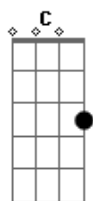

© ukulele-chords.com