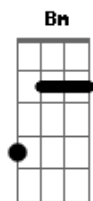

© ukulele-chords.com