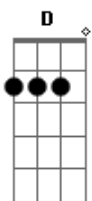

© ukulele-chords.com