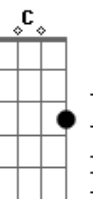

© ukulele-chords.com