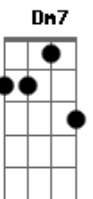

© ukulele-chords.com