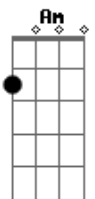

Bárbara Rocha - Get Loud

tom:

Intro: Am G F Am
Am G F
Am G F
Am G

Buried in my own backyard
G Cut off and caught me off guard
G No coffin, cemetery or gravestone
G Should never left my rage untied

Your skin's the last place I'd like to rock in peace
You really thought I'd be late for my own funeral
Well, I deserve a parade on here I am boulevard
Refuse to listen I'll

[Refrão]

Get loud Am G F E
Get loud Am G F E
Get loud Am G F E
Get loud Am G F E

Drop-dead gorgeous afterlife card
G I hope you're shocked my fire dies hard
G Don't you have anything to postpone?
G Darkness princess' quite alive

Your skin's the last place I'd like to rock in peace
You really thought I'd be late for my own funeral
Well, I deserve a parade on here I am boulevard
Refuse to listen I'll

[Refrão]

Get loud Am G F E
Get loud Am G F E
Get loud Am G F E
Get loud Am G F E

Acordes

© ukulele-chords.com