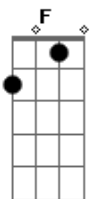

© ukulele-chords.com