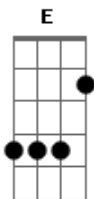

Bárbara Rocha - Get Loud

tom:

Intro: Am G F Am
Am G F
Am G F
Am G

Buried in my own backyard
G Cut off and caught me off guard
G No coffin, cemetery or gravestone
G Should never left my rage untied

Your skin's the last place I'd like to rock in peace
You really thought I'd be late for my own funeral
Well, I deserve a parade on here I am boulevard
Refuse to listen I'll

Your skin's the last place I'd like to rock in peace
You really thought I'd be late for my own funeral
Well, I deserve a parade on here I am boulevard
Refuse to listen I'll

[Refrão]

Get loud Am G F E
Get loud Am G F E
Get loud Am G F E
Get loud Am G F E

Acordes

© ukulele-chords.com

© ukulele-chords.com

© ukulele-chords.com

© ukulele-chords.com

Get loud

Get loud Am G F E
Get loud Am G F E
Get loud Am G F E
Get loud Am G F E
Get loud Am G F E

(F E)

(Get loud)

(Am G E Am)
(F G E E)

[Terceira Parte]

Don't ruin this class
Don't mess with my favs
You don't have the x factor in case

Nothing to offer

You're just a mistake

You'll never work

Totally stale