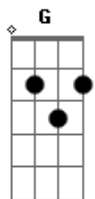

© ukulele-chords.com