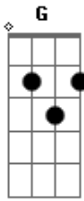

Barbra Streisand - A Good Man Is Hard To Find

Tom: G

Intro: A A Am Cdim D Am D7 Edim G

E7 Cdim E7
A good man is hard to find
Bm A7 Cdim A7
You always get the other kind
A7 D Am D Am D7
Just when you think he is your pal
G Am D Am G
D7

You look for him and find him fooling 'round some other gal
E7 Cdim E7
Then you rave, you even crave
Bm A7 Cdim A7
To see him laying in his grave
D7 G D Am G Cdim E7
So if your man is nice, take my advice
G Am G B7
Hug him in the morning, kiss him every night
E7 Bm Cdim E7
Edim Give him plenty loving, treat him right
A A Am Cdim D Am D7 Edim G
Cause a good man now a days is hard to find

Acordes

© ukulele-chords.com

© ukulele-chords.com

© ukulele-chords.com

© ukulele-chords.com

© ukulele-chords.com

© ukulele-chords.com

© ukulele-chords.com

© ukulele-chords.com

© ukulele-chords.com