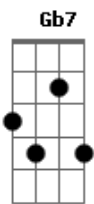

© ukulele-chords.com